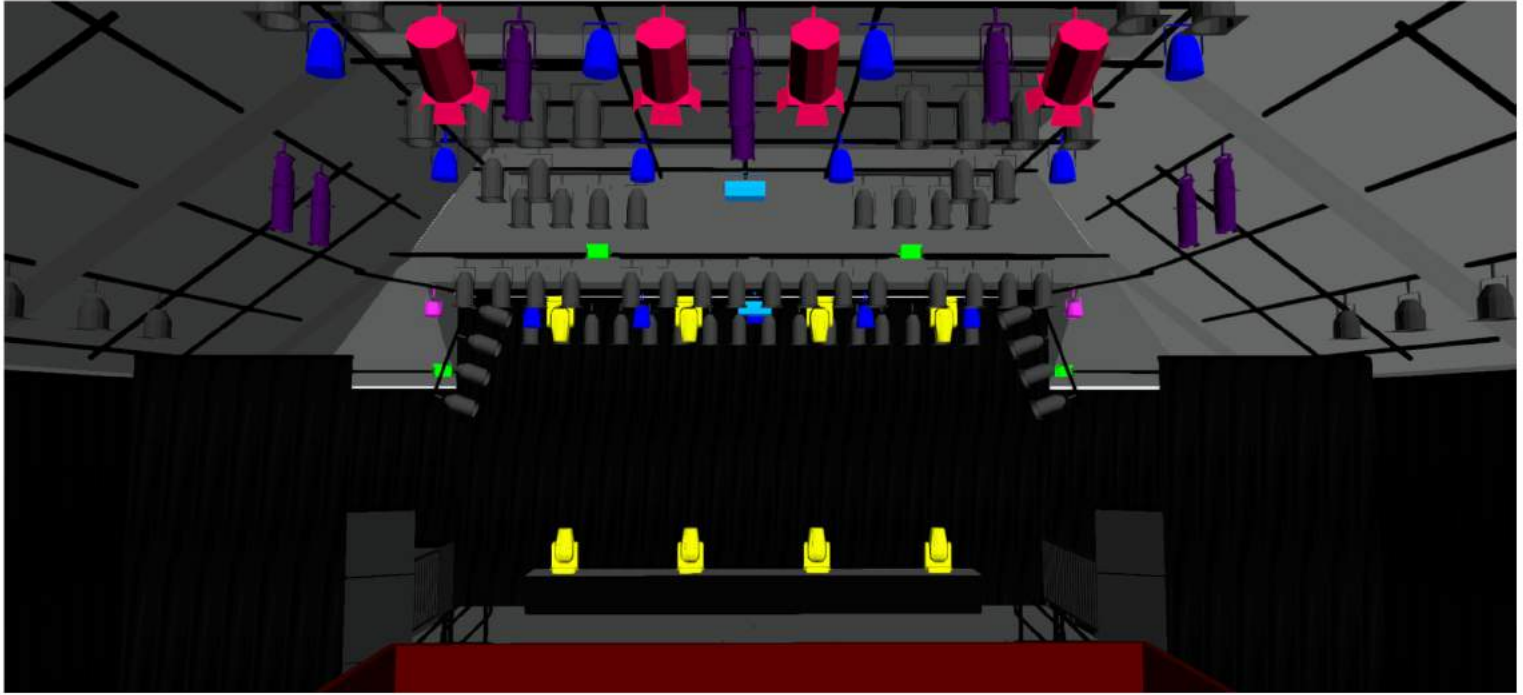

UPSTAIRS view f.o.h.