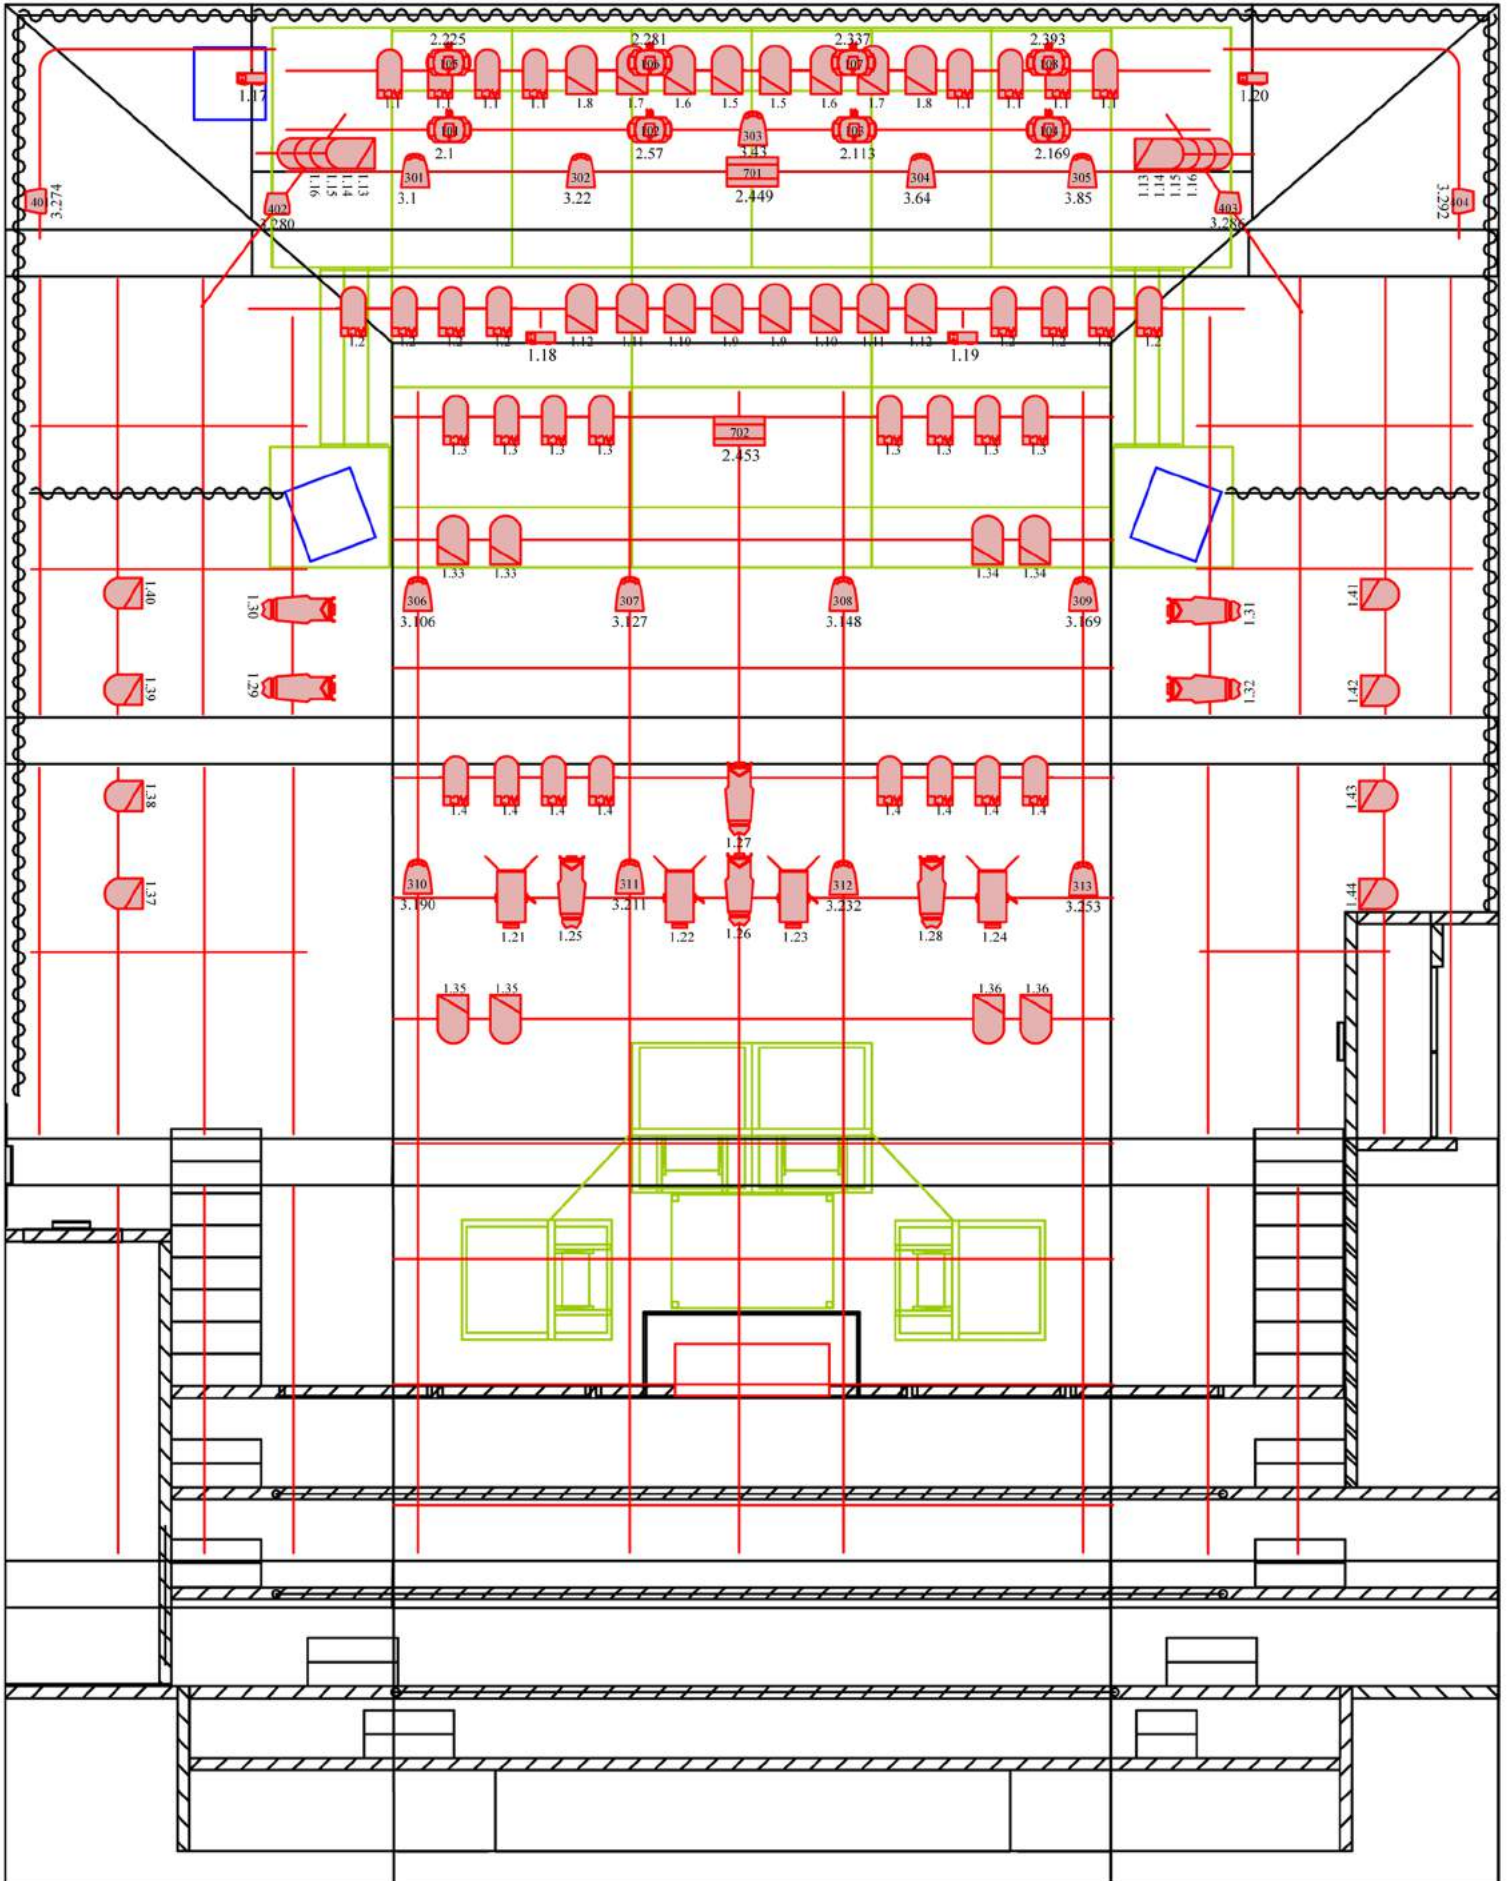

UPSTAIRS plot