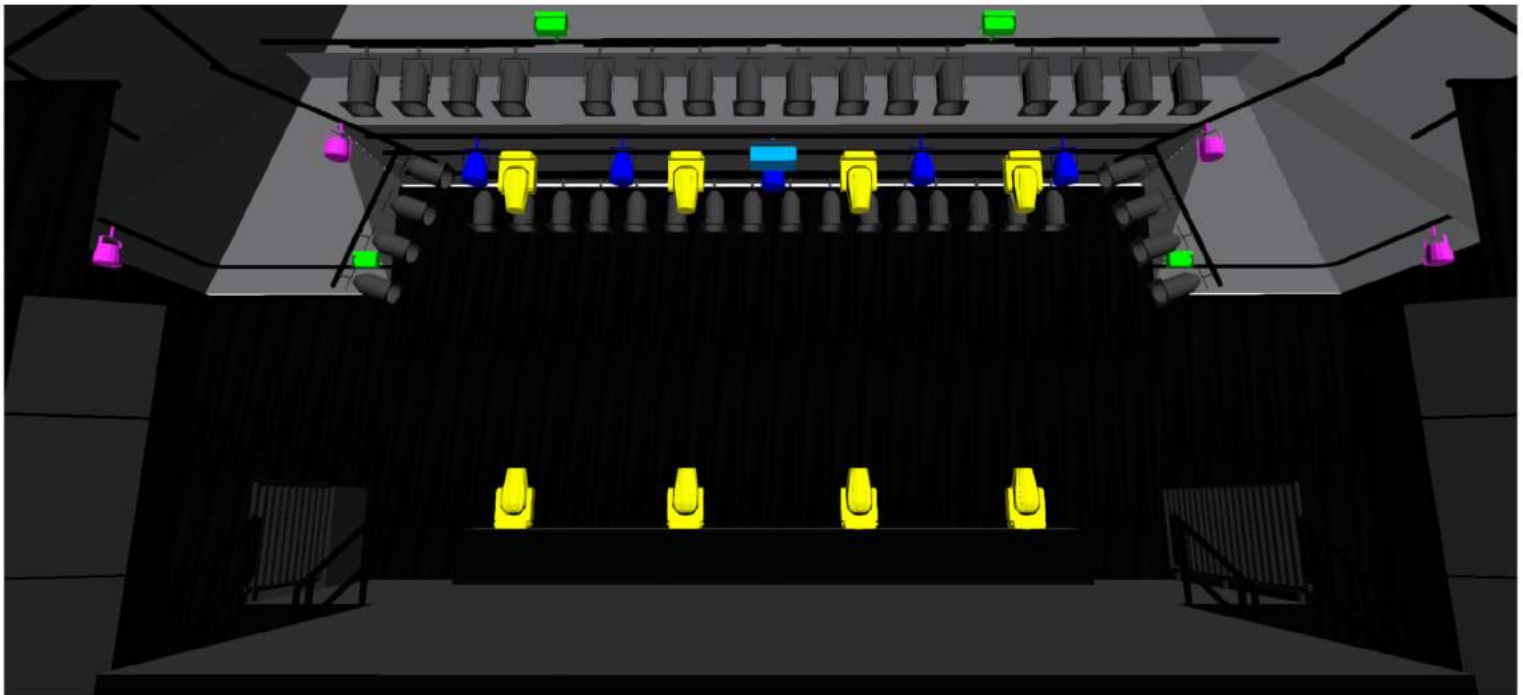

UPSTAIRS view stage