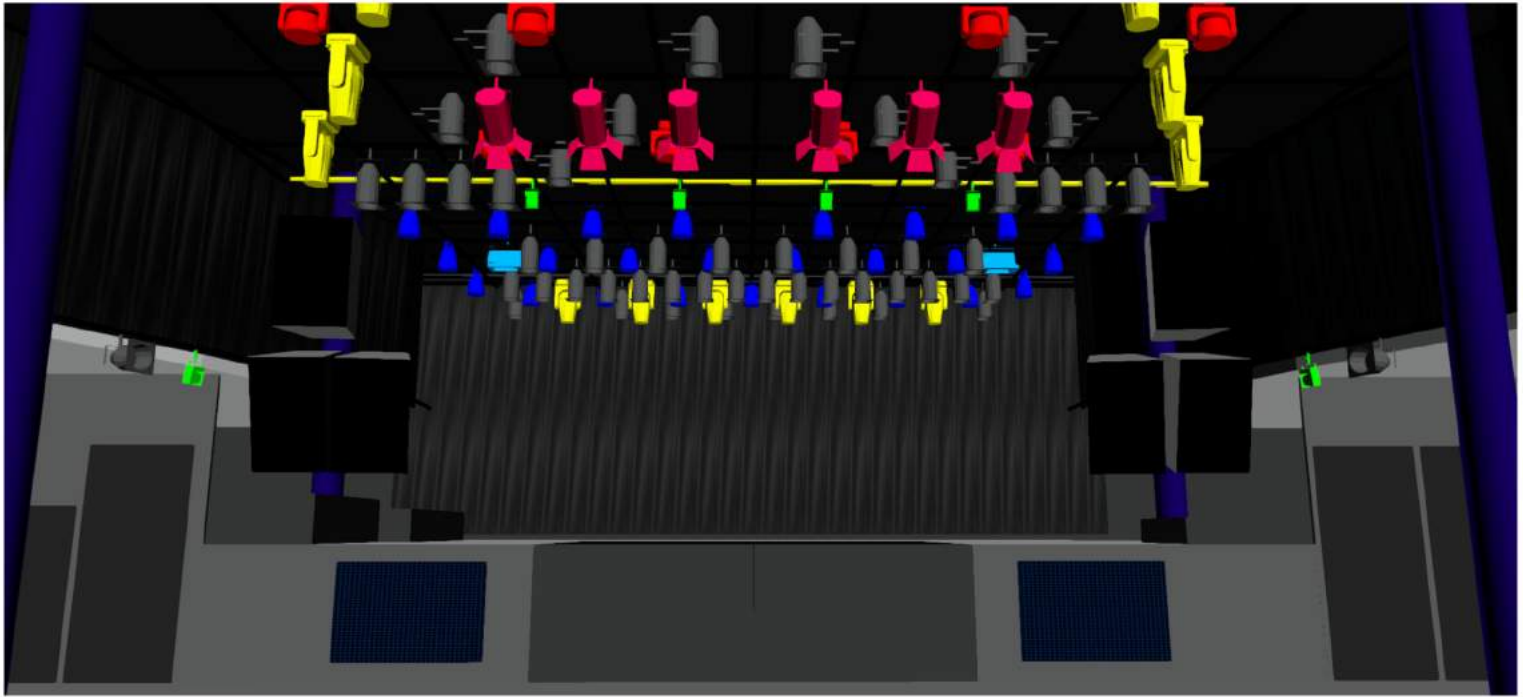

OUDE ZAAL view f.o.h.