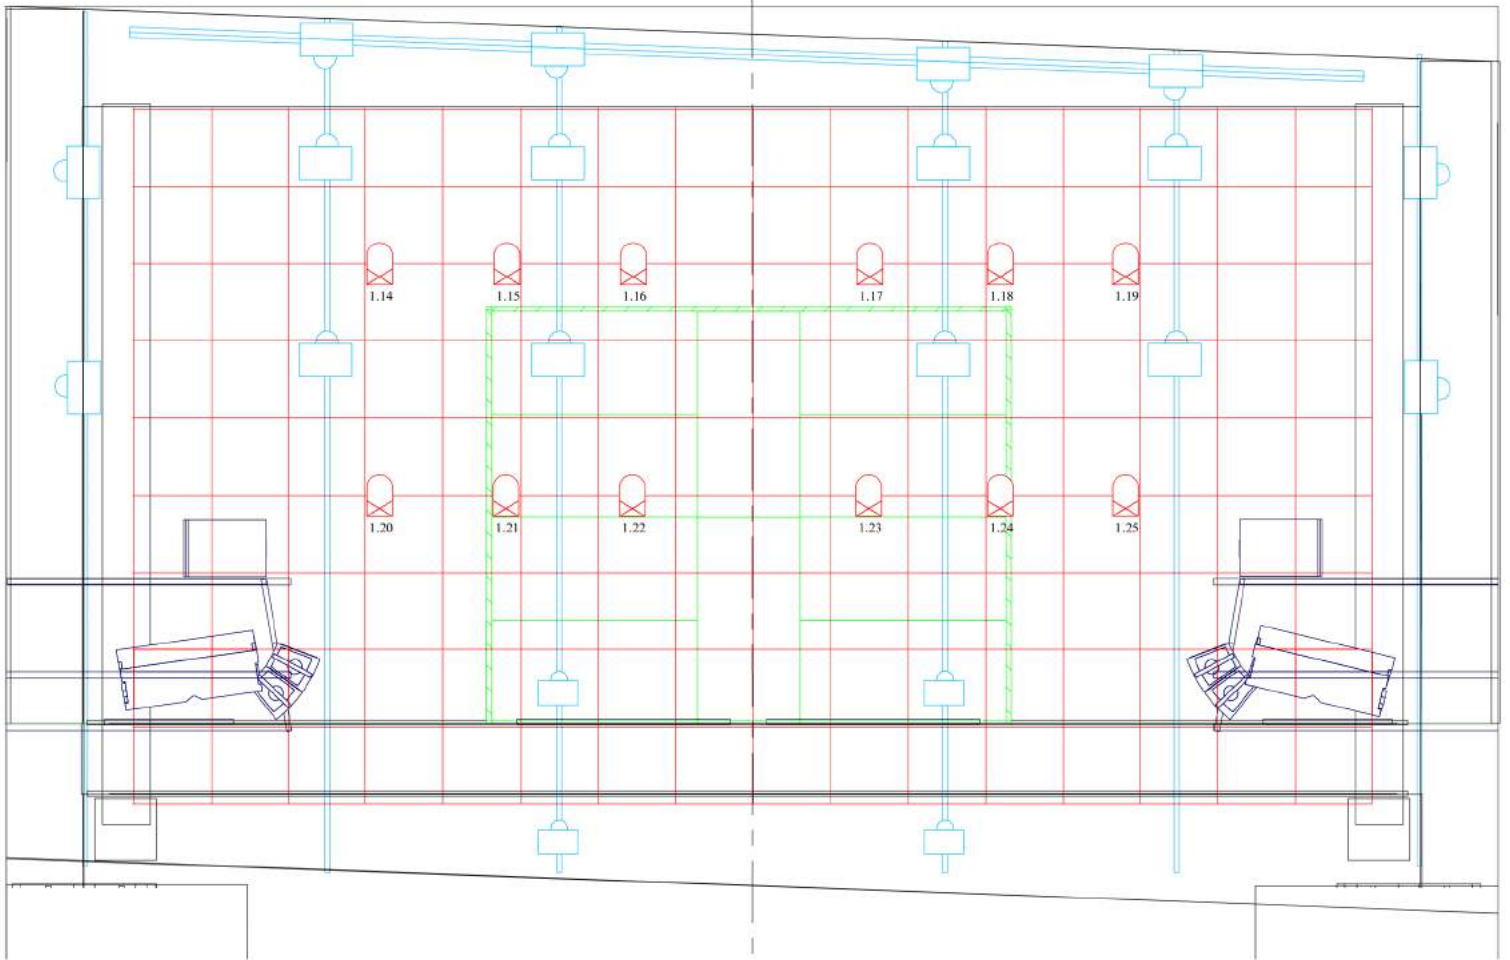

INTERIOR LIGHTS (STAIRS)
3 CHANNEL RGB (PLEASE KEEP ON ALL DAY)

SACN UNIVERSE HOUSE 11->18
SACN UNIVERSE GUEST 1->8

Location	IP adres
MA3 house desk	192.168.1.11
Node 1 Catwalk	2.0.0.1
Node 2 Stage	2.0.0.2
Node 3 Balcony	2.0.0.3

ALL LIGHTS HAVE A FIXED POSITION IN OUR
GRID AND CAN'T BE MOVED

THE MAX stage roof

THE MAX stage truss

THE MAX hall plot

THE MAX view f.o.h.

THE MAX view balcony LD

THE MAX view from stage

THE MAX view side