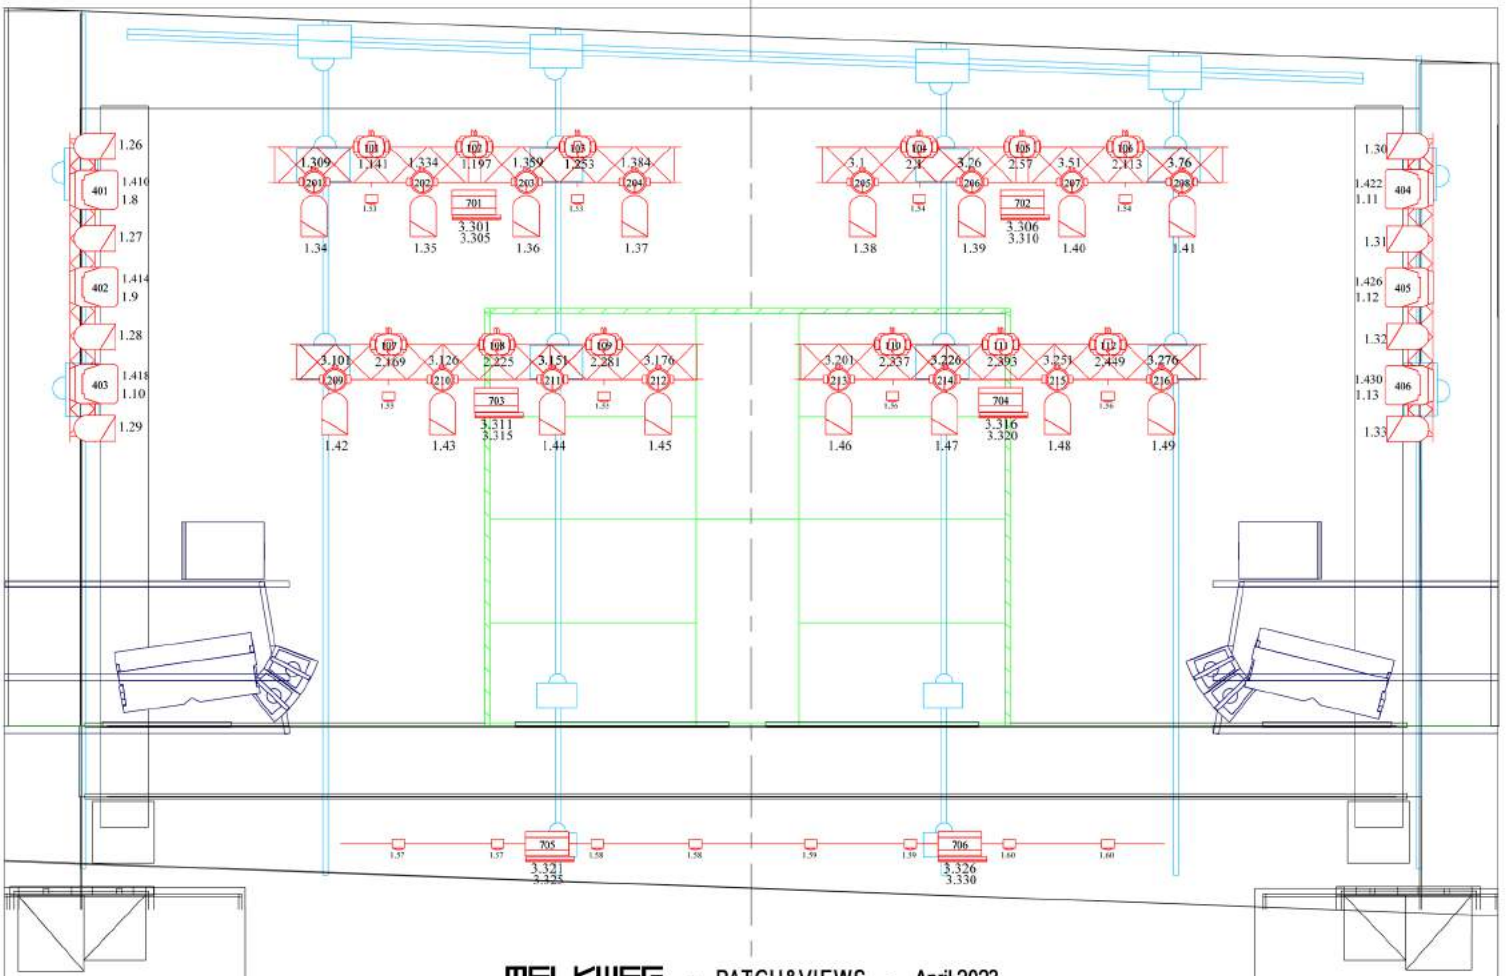

INTERIOR LIGHTS (STAIRS)
3 CHANNEL RGB (PLEASE KEEP ON ALL DAY)

SACN UNIVERSE HOUSE 11->18
SACN UNIVERSE GUEST 1->8

Location	IP adres
MA3 house desk	192.168.1.11
Node 1 Catwalk	2.0.0.1
Node 2 Stage	2.0.0.2
Node 3 Balcony	2.0.0.3

ALL LIGHTS HAVE A FIXED POSITION IN OUR
GRID AND CAN'T BE MOVED

THE MAX stage roof

THE MAX stage truss

THE MAX hall plot

THE MAX view f.o.h.

THE MAX view balcony LD

THE MAX view from stage

THE MAX view side