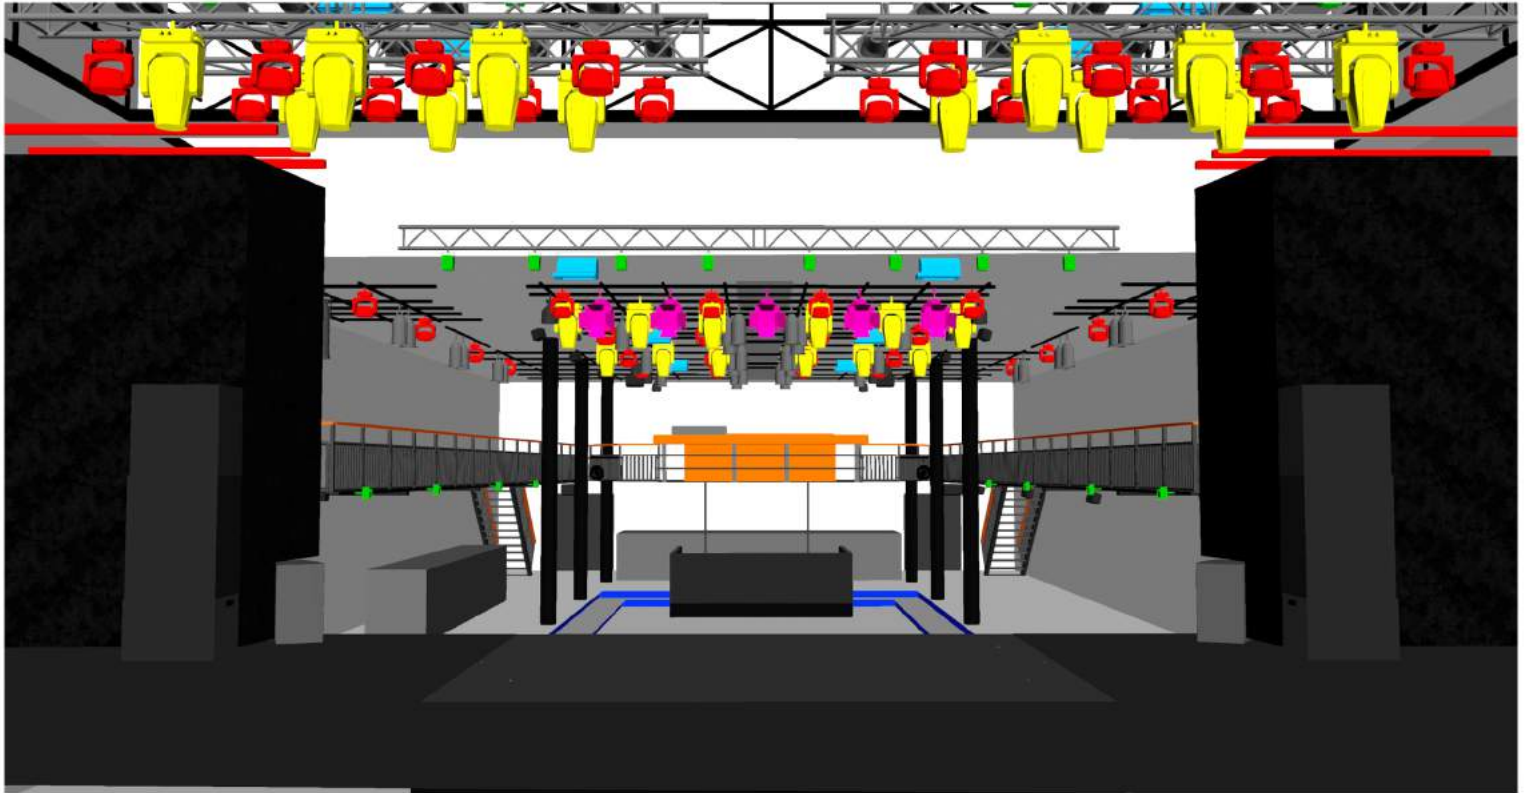

INTERIOR LIGHTS (STAIRS)
3 CHANNEL RGB (PLEASE KEEP ON ALL DAY)

SACN UNIVERSE HOUSE 11->18
SACN UNIVERSE GUEST 1->8

Location	IP adres
MA3 house desk	192.168.1.11
Node 1 Catwalk	2.0.0.1
Node 2 Stage	2.0.0.2
Node 3 Balcony	2.0.0.3

ALL LIGHTS HAVE A FIXED POSITION IN OUR
GRID AND CAN'T BE MOVED

THE MAX stage roof

THE MAX stage truss

THE MAX hall plot

THE MAX view f.o.h.

THE MAX view balcony LD

THE MAX view from stage

THE MAX view side

MELKWEG
THE MAX hall