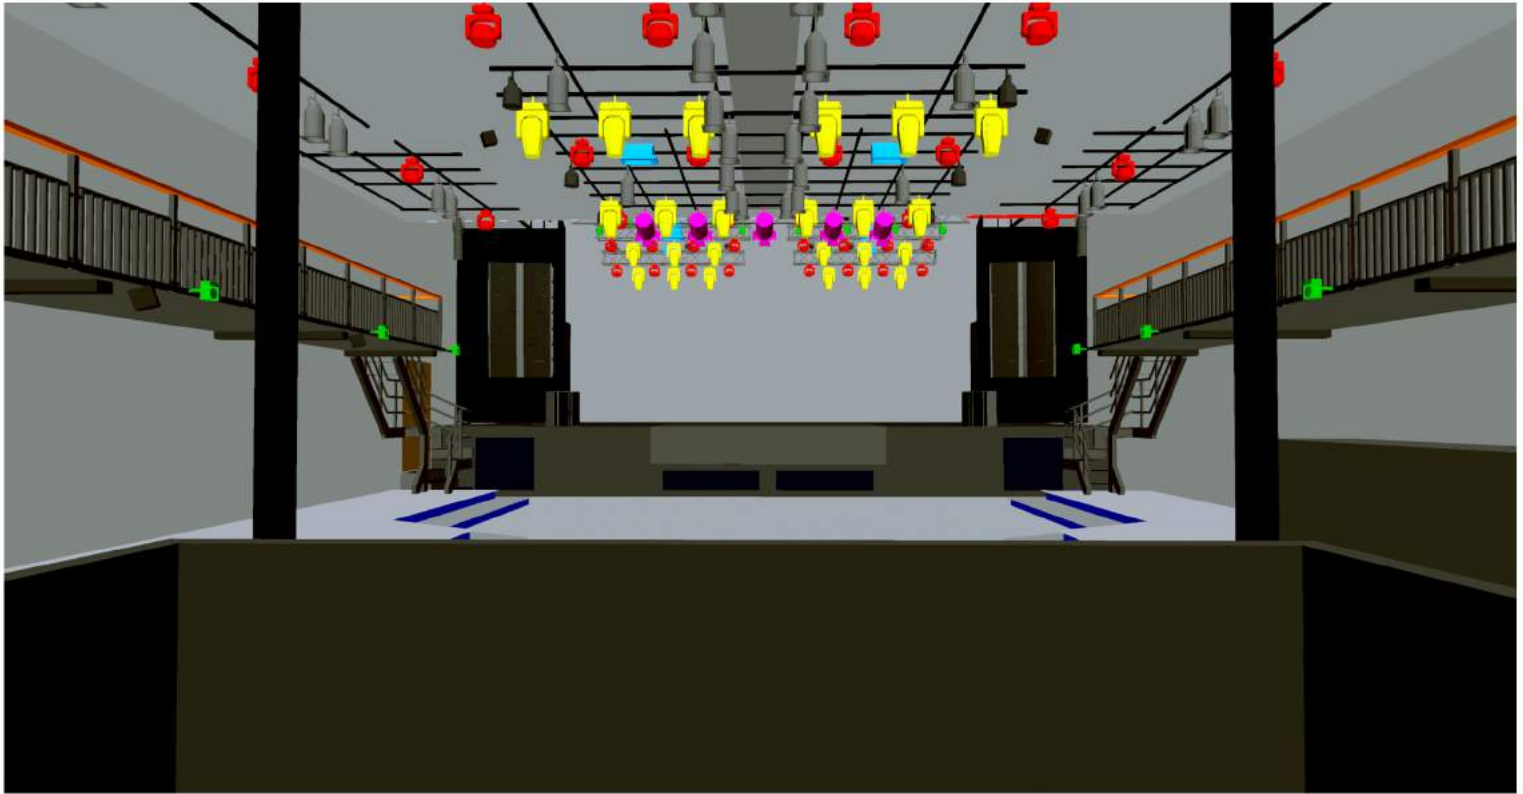

INTERIOR LIGHTS (STAIRS)
3 CHANNEL RGB (PLEASE KEEP ON ALL DAY)

SACN UNIVERSE HOUSE 11->18
SACN UNIVERSE GUEST 1->8

Location	IP adres
MA3 house desk	192.168.1.11
Node 1 Catwalk	2.0.0.1
Node 2 Stage	2.0.0.2
Node 3 Balcony	2.0.0.3

ALL LIGHTS HAVE A FIXED POSITION IN OUR
GRID AND CAN'T BE MOVED

THE MAX stage roof

THE MAX stage truss

THE MAX hall plot

THE MAX view f.o.h.

THE MAX view balcony LD

THE MAX view from stage

THE MAX view side

MELKWEG
THE MAX hall