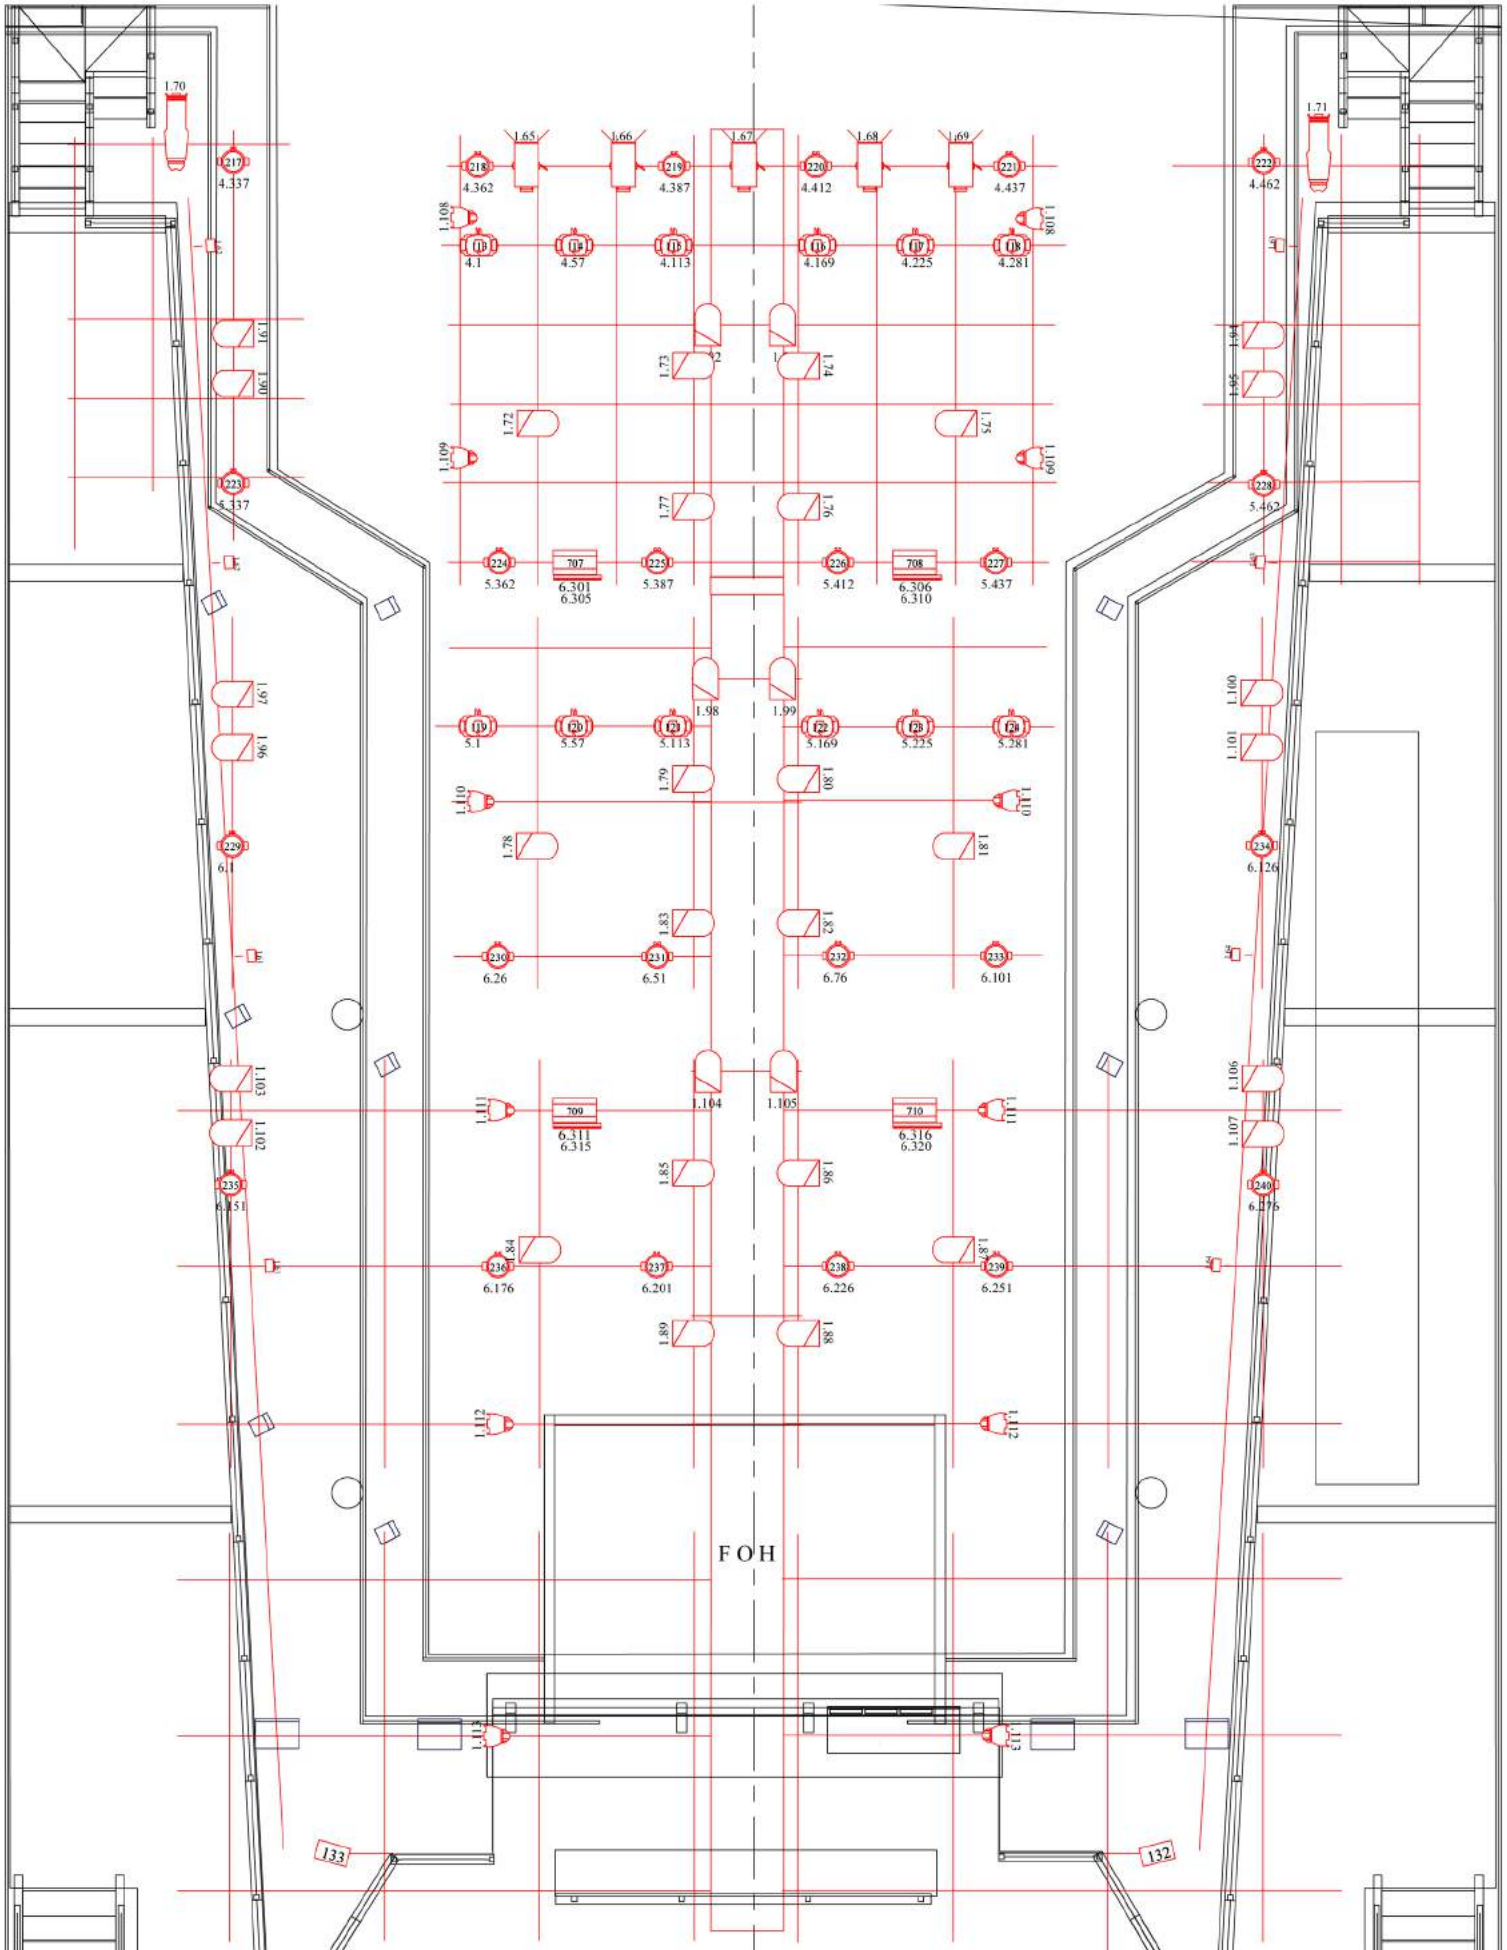

INTERIOR LIGHTS (STAIRS)
3 CHANNEL RGB (PLEASE KEEP ON ALL DAY)

SACN UNIVERSE HOUSE 11->18
SACN UNIVERSE GUEST 1->8

Location	IP adres
MA3 house desk	192.168.1.11
Node 1 Catwalk	2.0.0.1
Node 2 Stage	2.0.0.2
Node 3 Balcony	2.0.0.3

ALL LIGHTS HAVE A FIXED POSITION IN OUR
GRID AND CAN'T BE MOVED

THE MAX stage roof

THE MAX stage truss

THE MAX hall plot

THE MAX view f.o.h.

THE MAX view balcony LD

THE MAX view from stage

THE MAX view side

MELKWEG
THE MAX hall