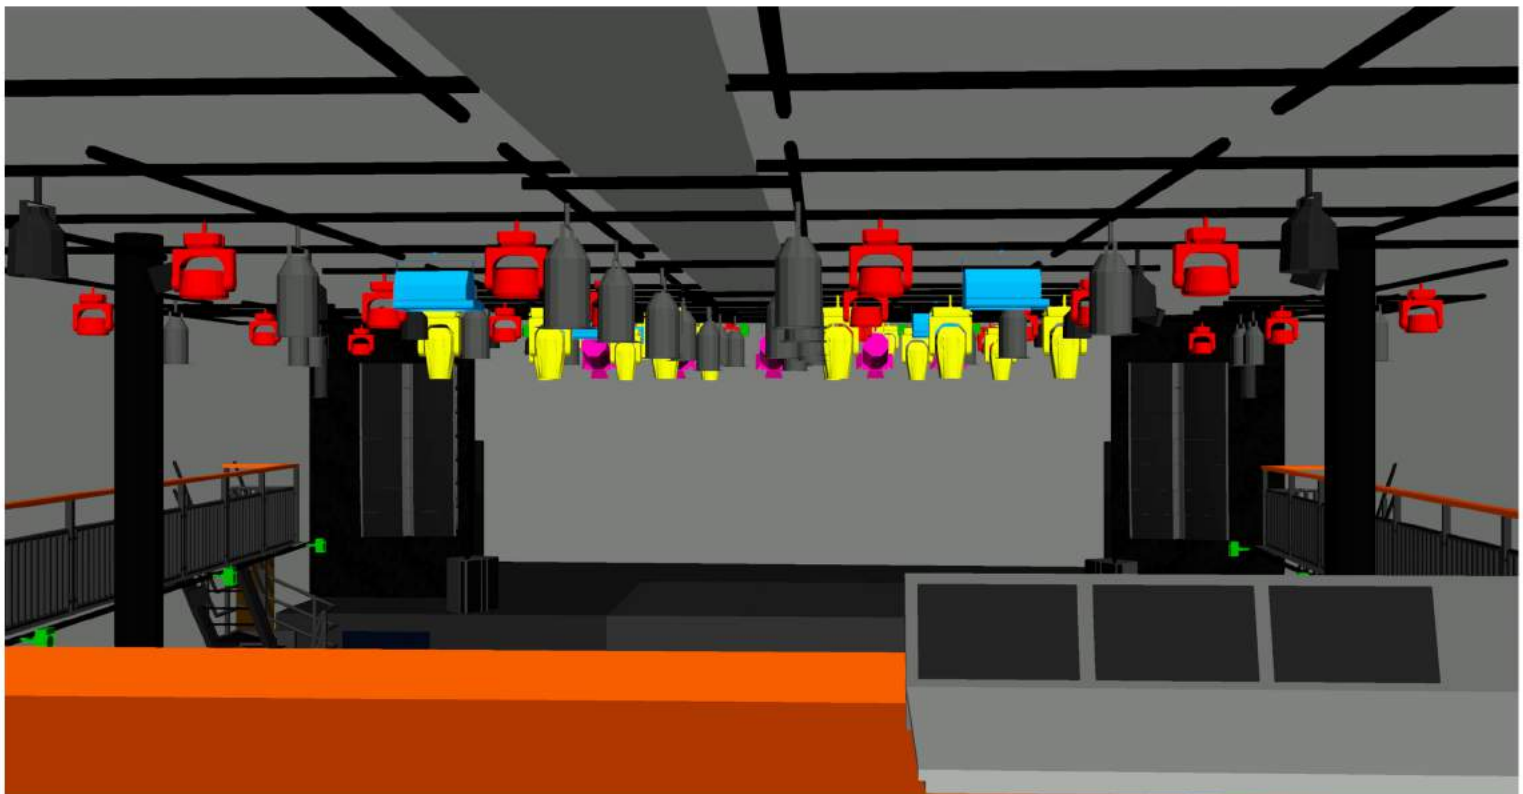

INTERIOR LIGHTS (STAIRS)
3 CHANNEL RGB (PLEASE KEEP ON ALL DAY)

SACN UNIVERSE HOUSE 11->18
SACN UNIVERSE GUEST 1->8

Location	IP adres
MA3 house desk	192.168.1.11
Node 1 Catwalk	2.0.0.1
Node 2 Stage	2.0.0.2
Node 3 Balcony	2.0.0.3

ALL LIGHTS HAVE A FIXED POSITION IN OUR
GRID AND CAN'T BE MOVED

THE MAX stage roof

THE MAX stage truss

THE MAX hall plot

THE MAX view f.o.h.

THE MAX view balcony LD

THE MAX view from stage

THE MAX view side

MELKWEG
THE MAX hall