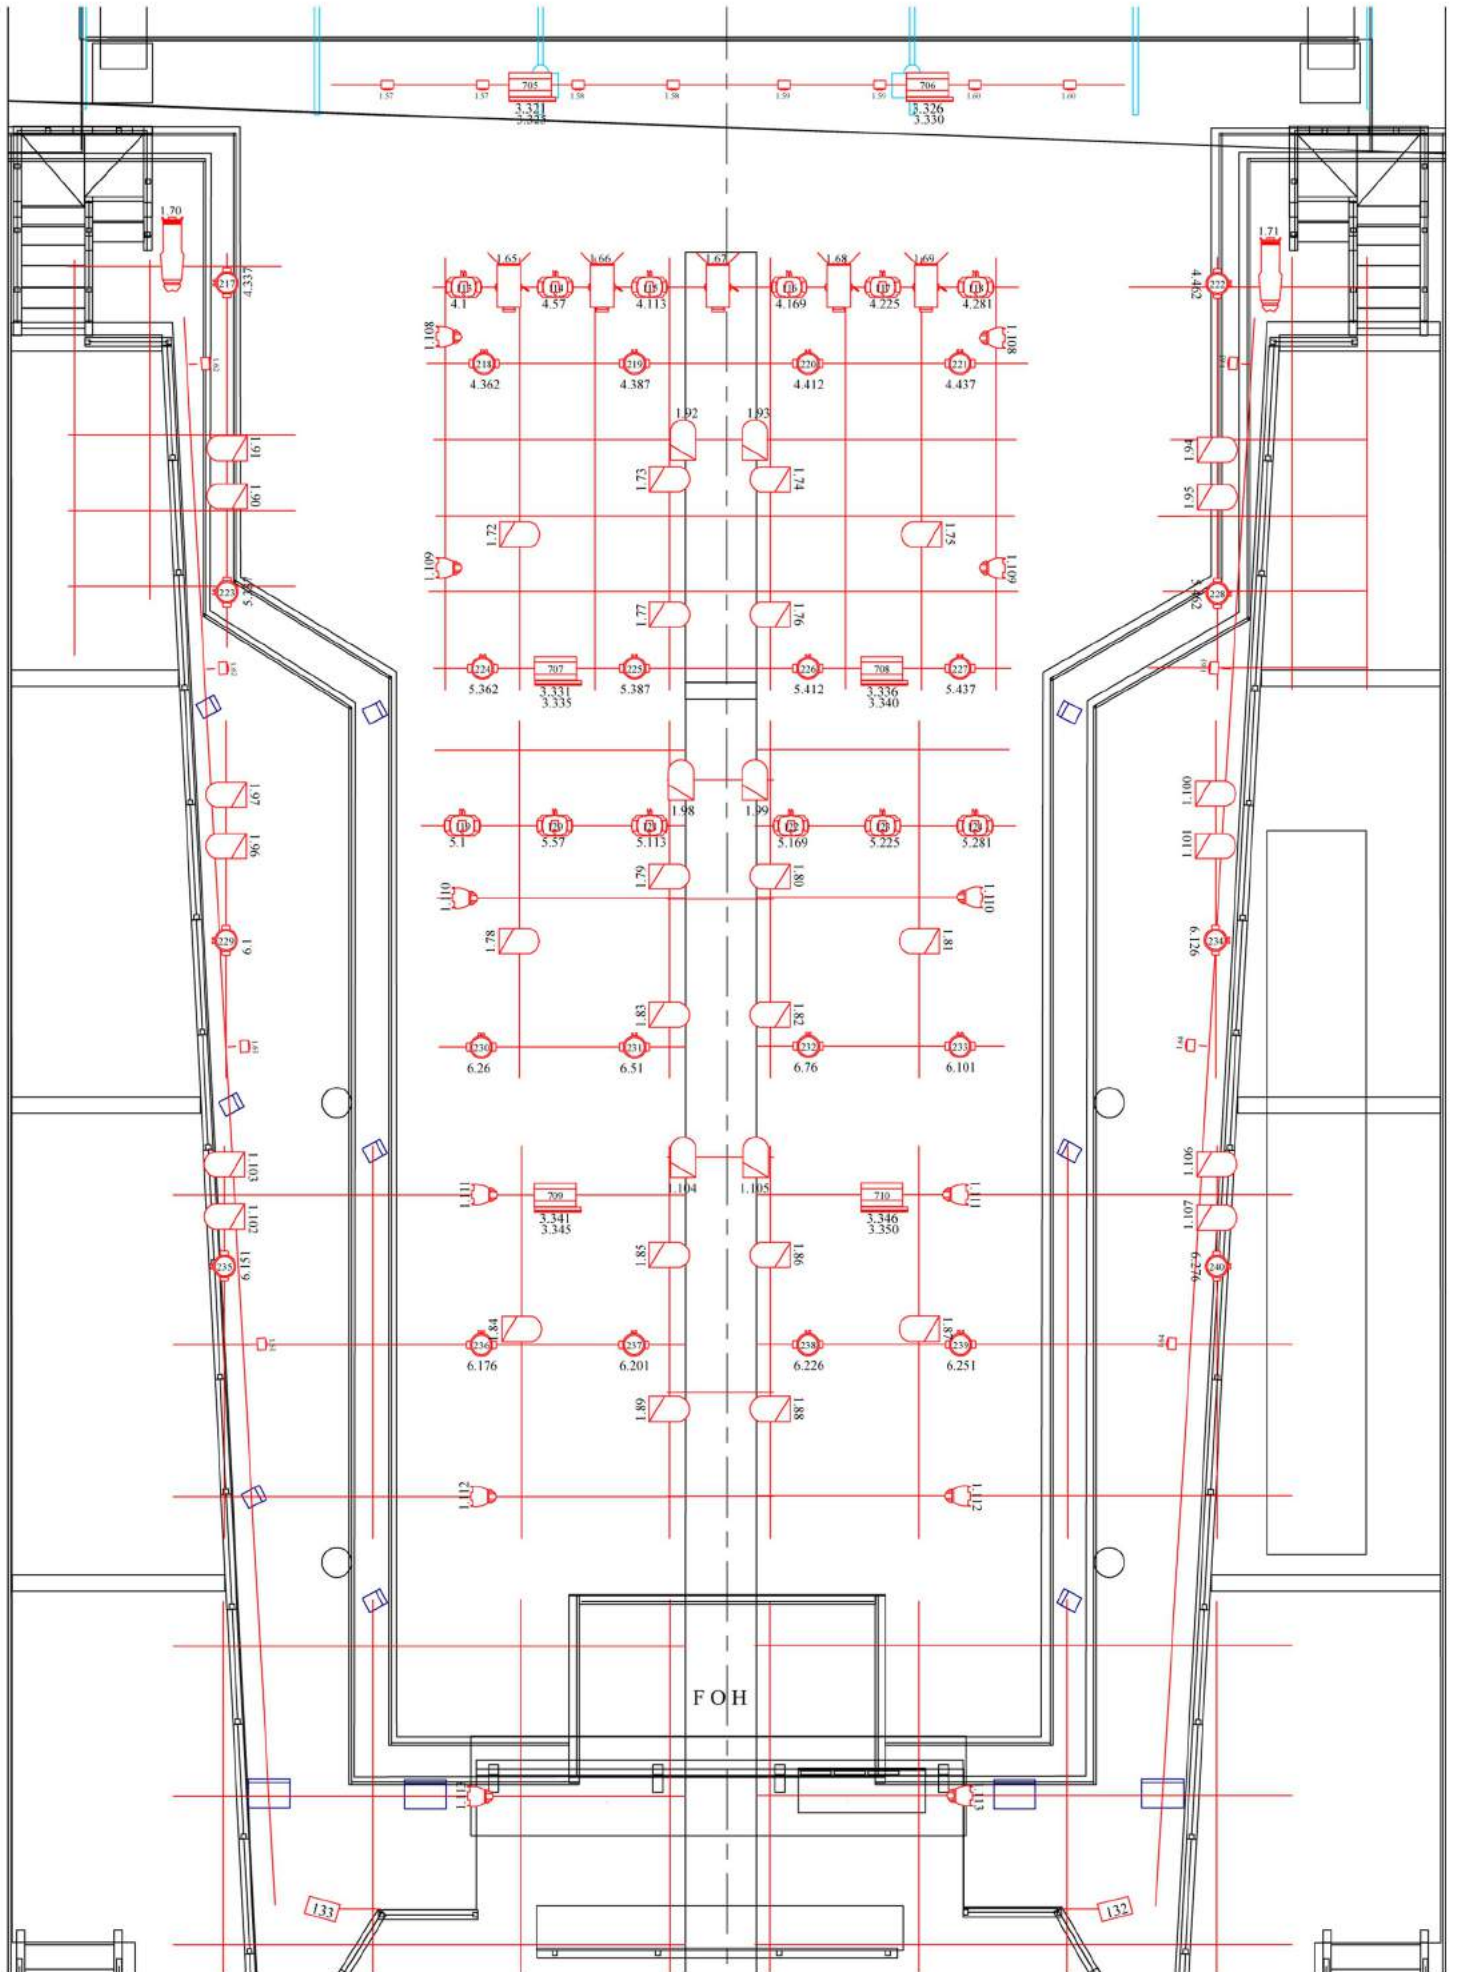

universe 4				Max	universe 5			
# id	description	fixture type	patch	# id	description	fixture type	patch	
#113	hall	Diablo S	4. 001	#119	hall	Diablo S	5. 001	
#114	hall	Diablo S	4. 057	#120	hall	Diablo S	5. 057	
#115	hall	Diablo S	4. 113	#121	hall	Diablo S	5. 113	
#116	hall	Diablo S	4. 169	#122	hall	Diablo S	5. 169	
#117	hall	Diablo S	4. 225	#123	hall	Diablo S	5. 225	
#118	hall	Diablo S	4. 281	#124	hall	Diablo S	5. 281	
#217	hall	Mac Aura	4. 337	#223	hall	Mac Aura	5. 337	
#218	hall	Mac Aura	4. 362	#224	hall	Mac Aura	5. 362	
#219	hall	Mac Aura	4. 387	#225	hall	Mac Aura	5. 387	
#220	hall	Mac Aura	4. 412	#226	hall	Mac Aura	5. 412	
#221	hall	Mac Aura	4. 437	#227	hall	Mac Aura	5. 437	
#222	hall	Mac Aura	4. 462	#228	hall	Mac Aura	5. 462	
universe 6				# id	description	fixture type	patch	
# id	description	fixture type	patch	# id	description	fixture type	patch	
#229	hall	Mac Aura	6. 001					
#230	hall	Mac Aura	6. 026					
#231	hall	Mac Aura	6. 051					
#232	hall	Mac Aura	6. 076					
#233	hall	Mac Aura	6. 101					
#234	hall	Mac Aura	6. 126					
#235	hall	Mac Aura	6. 151					
#236	hall	Mac Aura	6. 176					
#237	hall	Mac Aura	6. 201					
#238	hall	Mac Aura	6. 226					
#239	hall	Mac Aura	6. 251					
#240	hall	Mac Aura	6. 276					

### THE MAX stage roof

### THE MAX stage truss

# THE MAX plot hall

THE MAX view f.o.h.

THE MAX view balcony LD

THE MAX view from stage

THE MAX view side