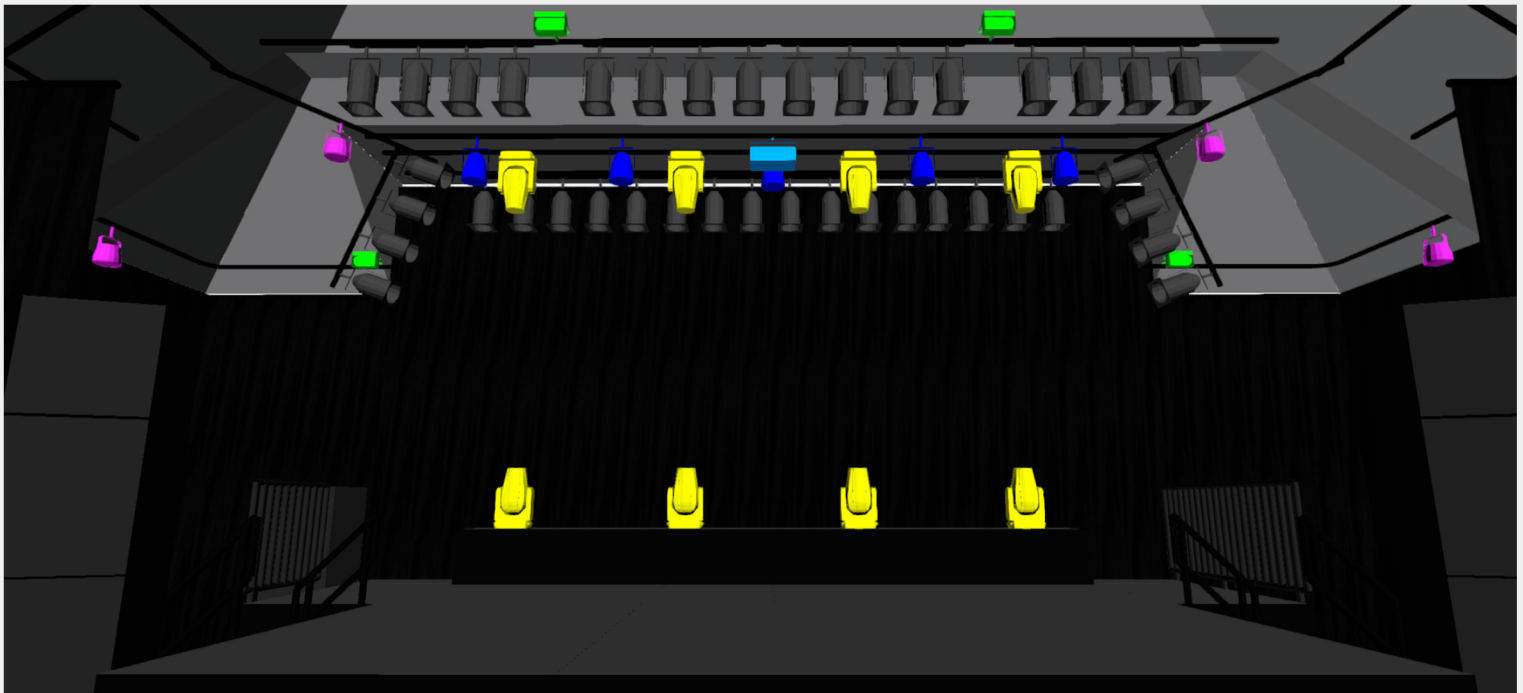

UPSTAIRS view stage