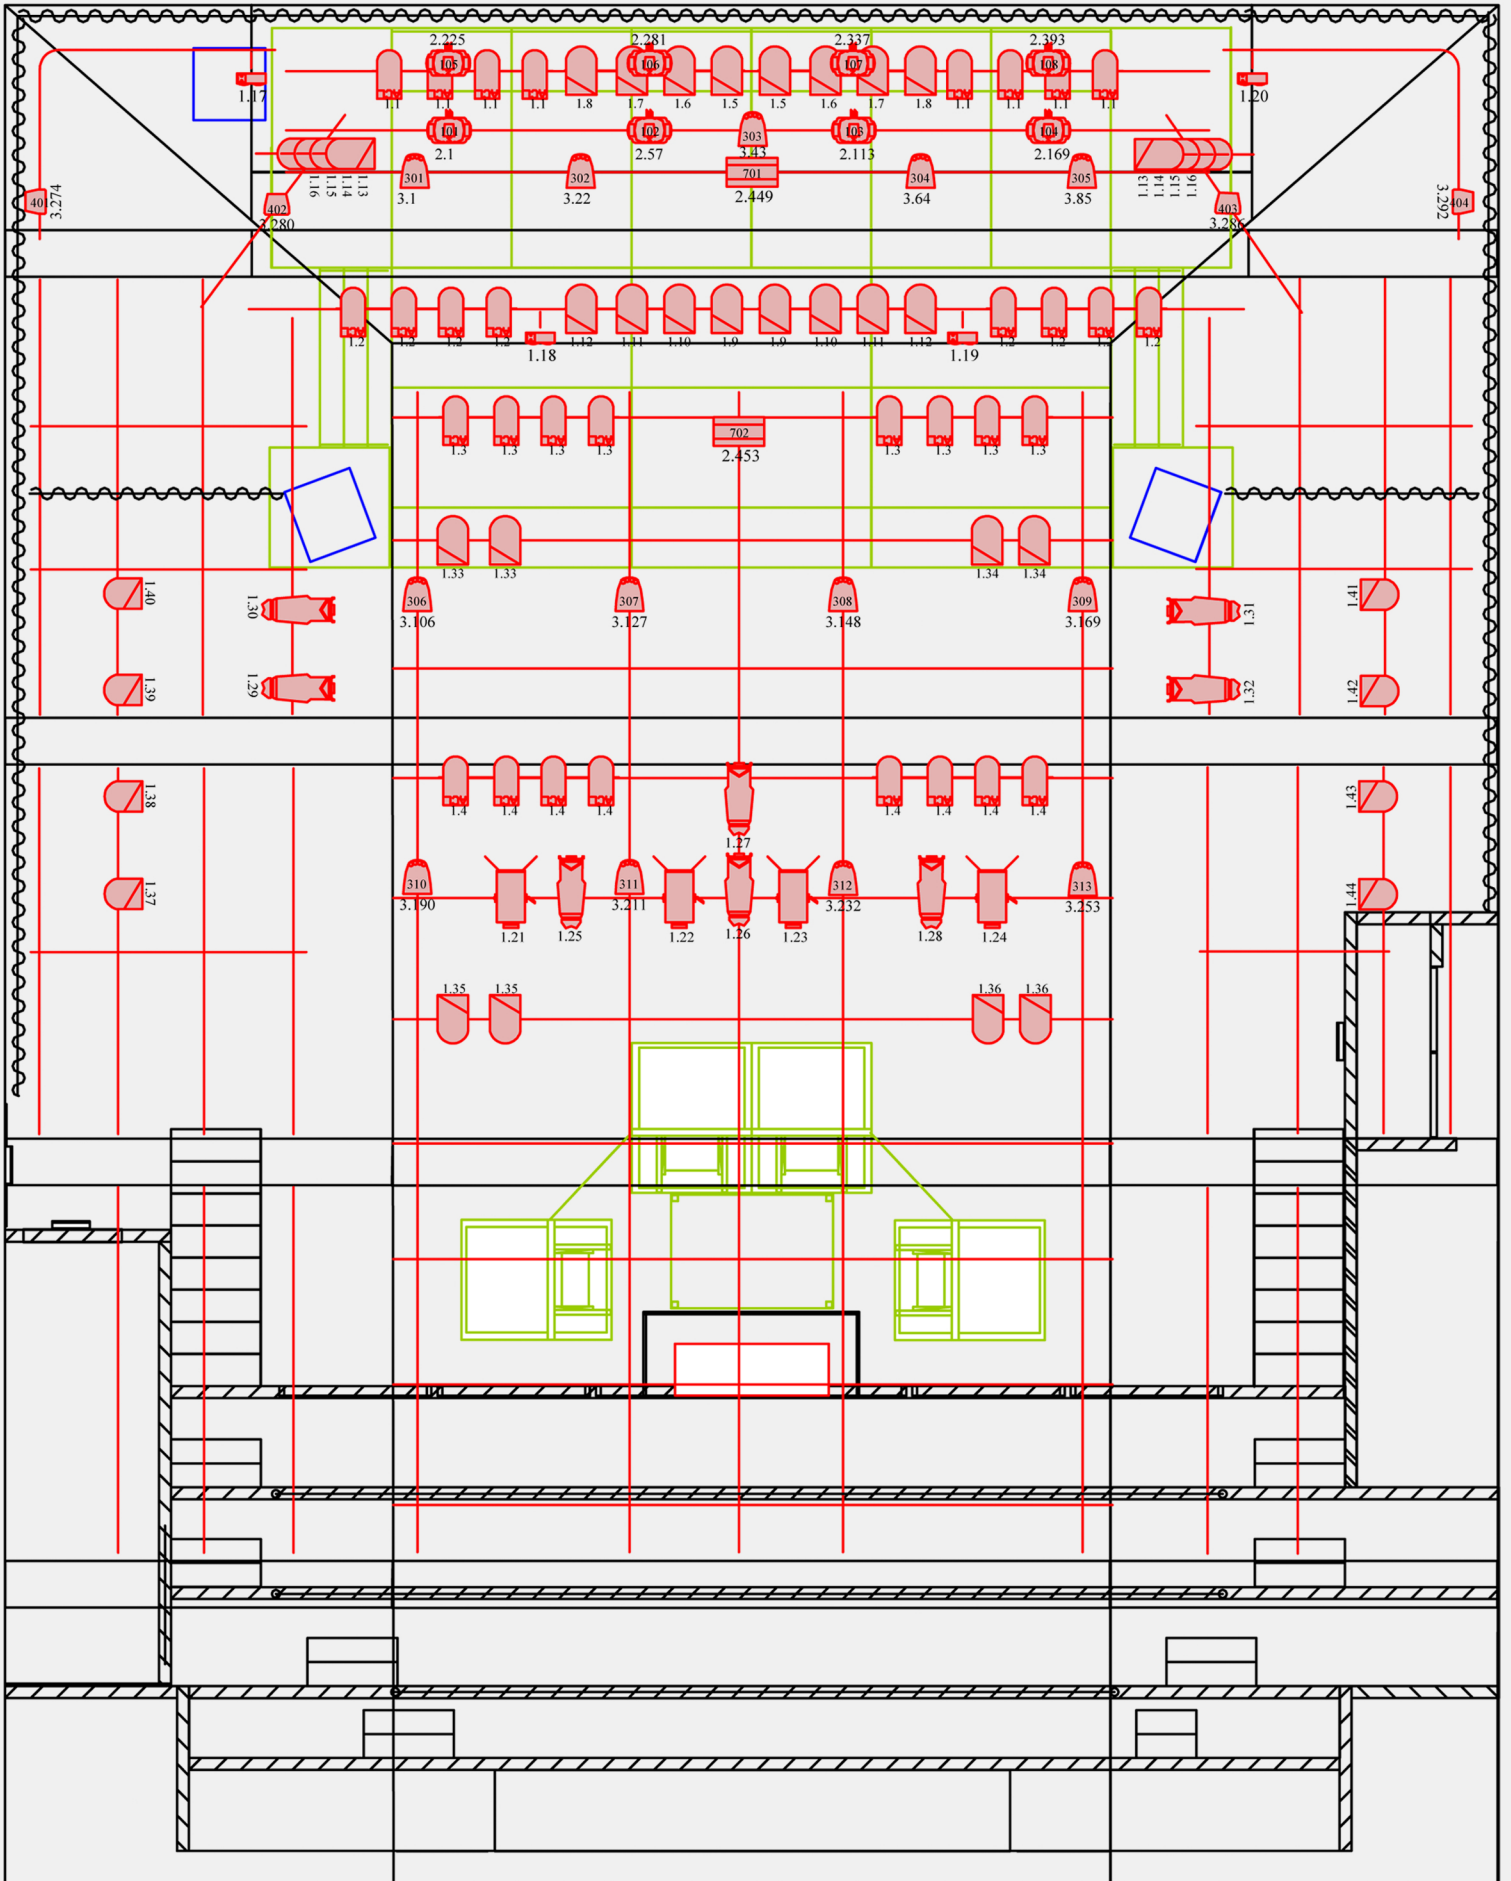

UPSTAIRS plot