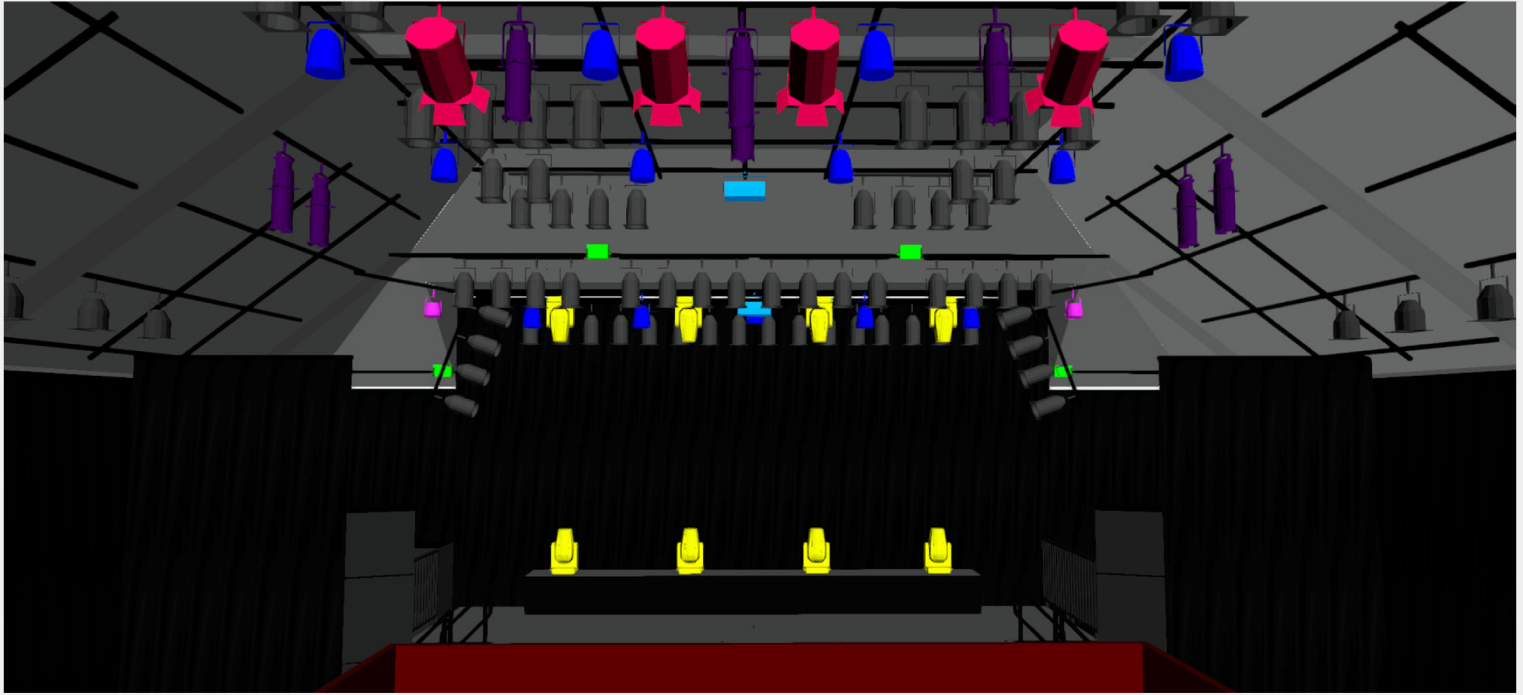

UPSTAIRS view f.o.h.