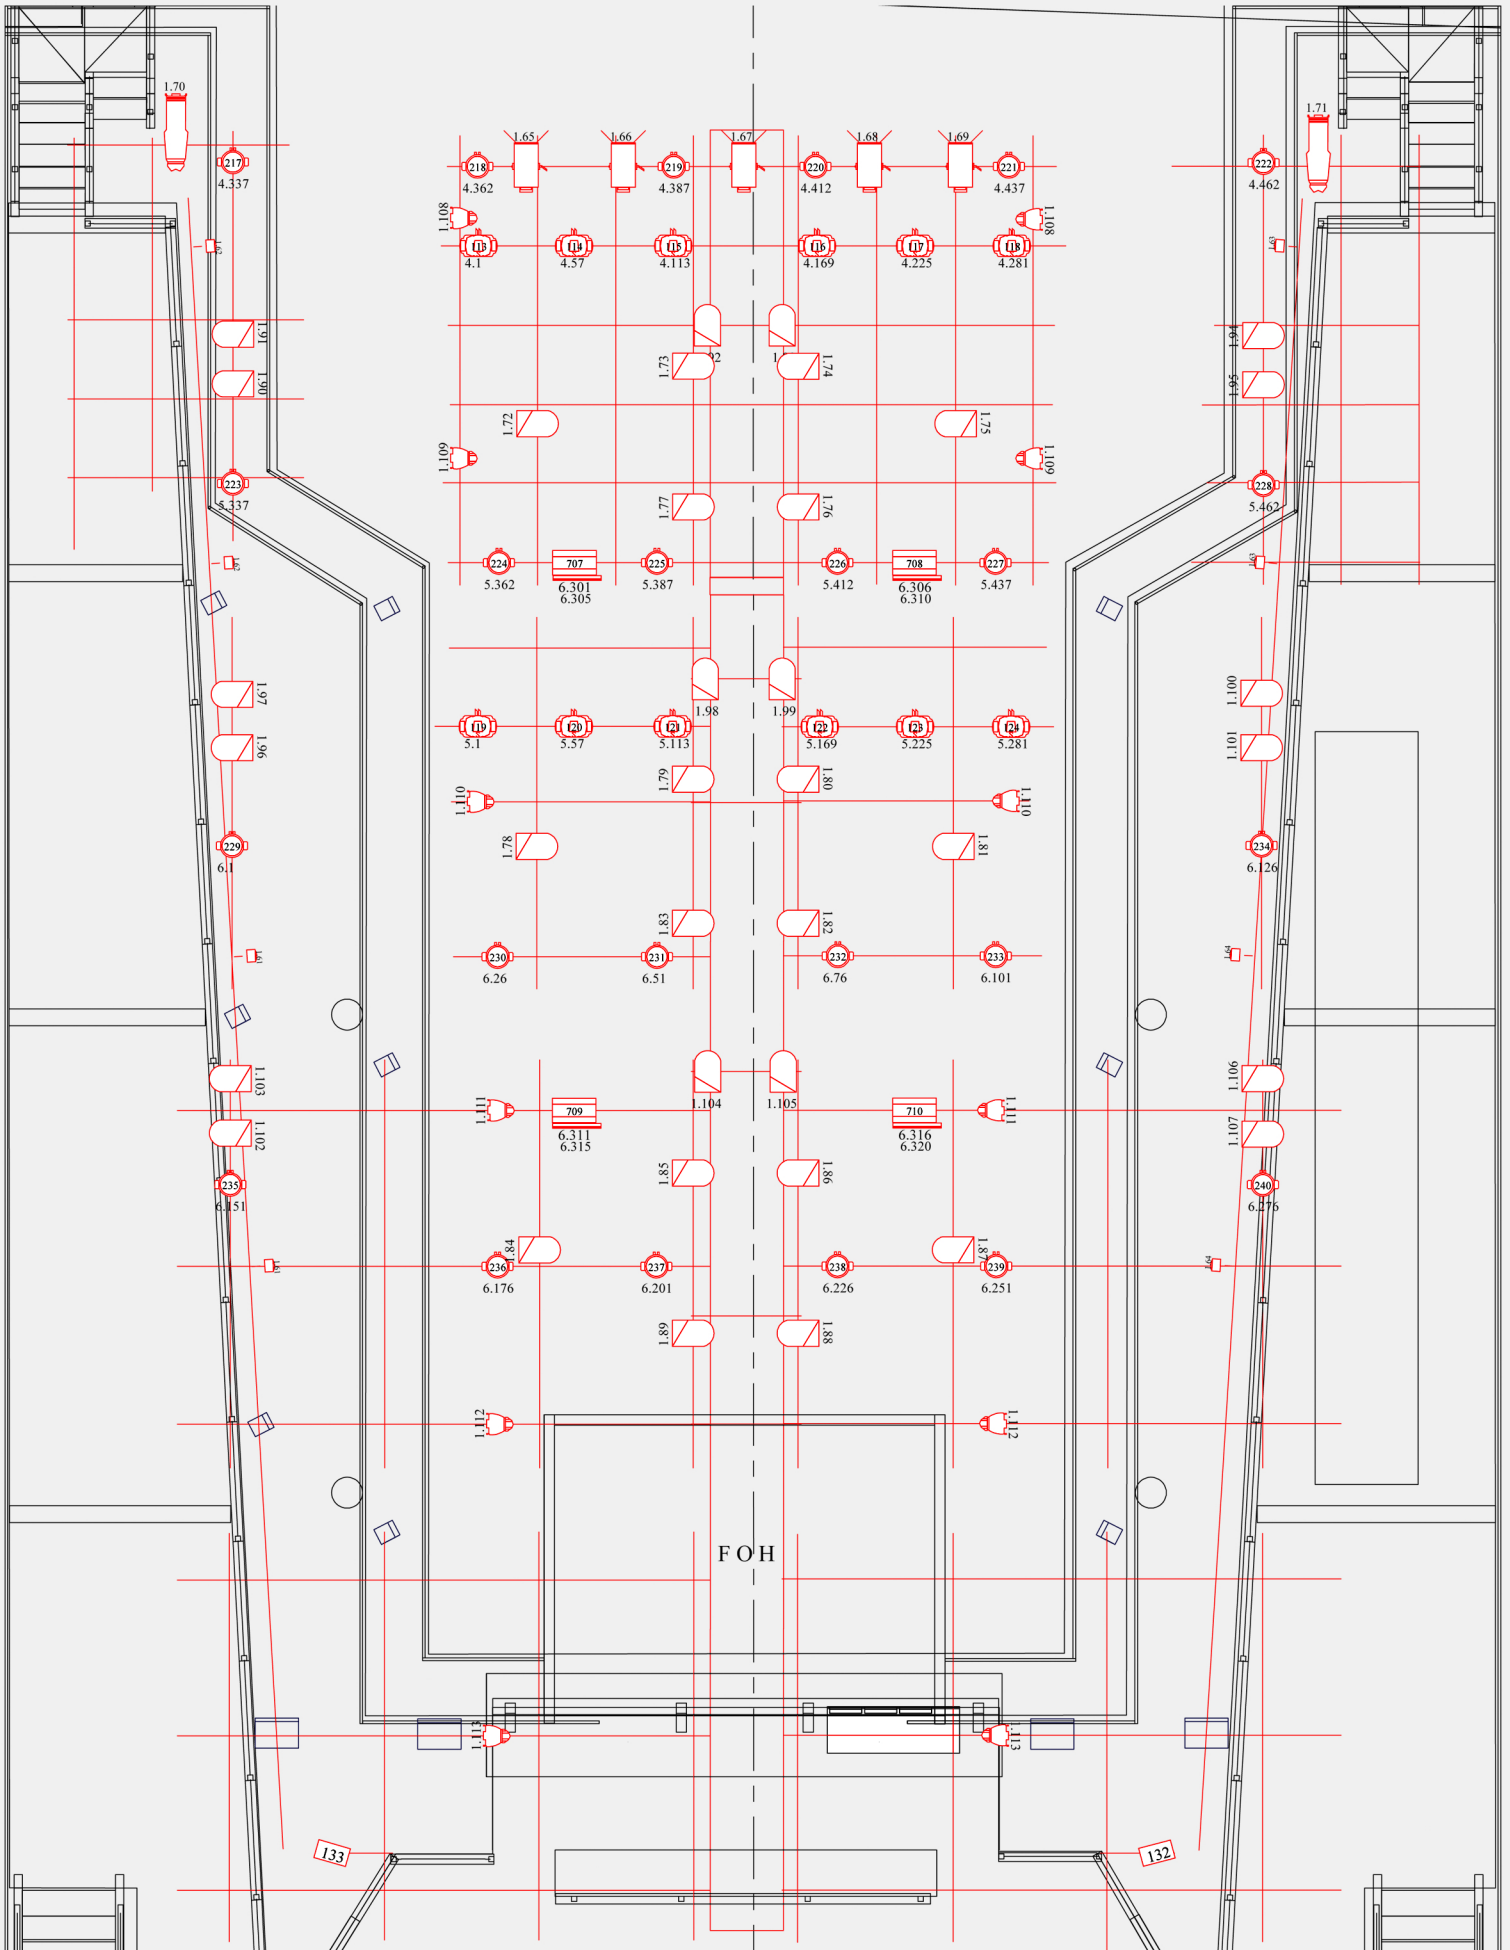

universe 1				Max	universe 2			
# id	description	fixture type	patch	# id	description	fixture type	patch	
dim	stage free	Dimmer	1. 013	#104	stage truss	Diablo S	2. 001	
dim	side truss	Dim Clr Command	1. 014 > 1. 019	#105	stage truss	Diablo S	2. 057	
dim	roof stage	PAR 64	1. 020 > 1. 025	#106	stage truss	Diablo S	2. 113	
dim	side truss	PAR 64	1. 026 > 1. 033	#107	stage truss	Diablo S	2. 169	
dim	truss stage	PAR 64	1. 034 > 1. 049	#108	stage truss	Diablo S	2. 225	
dim	worklight	ADB Europe C103	1. 050 > 1. 052	#109	stage truss	Diablo S	2. 281	
dim	blinders	Molefay one light	1. 053 > 1. 064	#110	stage truss	Diablo S	2. 337	
dim	front	ADB Europe C103	1. 065 > 1. 069	#111	stage truss	Diablo S	2. 393	
dim	dj front	Source 4 profile	1. 070 > 1. 071	#112	stage truss	Diablo S	2. 449	
dim	hall 1	PAR 64	1. 072 > 1. 089					
dim	hall 2	PAR 64	1. 090 > 1. 107					
dim	banners balcony	CE Source 4 Par	1. 108 > 1. 113					
dim	hall free	Dimmer	1. 114 > 1. 132					
#101	stage truss	Diablo S	1. 141					
#102	stage truss	Diablo S	1. 197					
#103	stage truss	Diablo S	1. 253					
#201	stage truss	Mac Aura	1. 309					
#202	stage truss	Mac Aura	1. 334					
#203	stage truss	Mac Aura	1. 359					
#204	stage truss	Mac Aura	1. 384					
#401	side truss	CMY Clr Command	1. 410					
#402	side truss	CMY Clr Command	1. 414					
#403	side truss	CMY Clr Command	1. 418					
#404	side truss	CMY Clr Command	1. 422					
#405	side truss	CMY Clr Command	1. 426					
#406	side truss	CMY Clr Command	1. 430					
	haze stage	MDG ATMe Hazer	1. 504 > 1. 506					
	fog stage	MDG Me2 Fog	1. 507 > 1. 509					
	fog hall	MDG ATMe Fog	1. 510 > 1. 512					
	hall fan	Switch pack	1. 133 > 1. 134					
	interior lights * only house desk	4 x rgb led	1. 434 > 1. 445					
	node control * only house desk	Dimmer	1. 451 > 1. 462					

# THE MAX stage roof

# THE MAX stage truss

# THE MAX hall plot

THE MAX view f.o.h.

THE MAX view balcony LD

THE MAX view from stage

THE MAX view side

MELKWEG

THE MAX hall

MELKWEG MAX