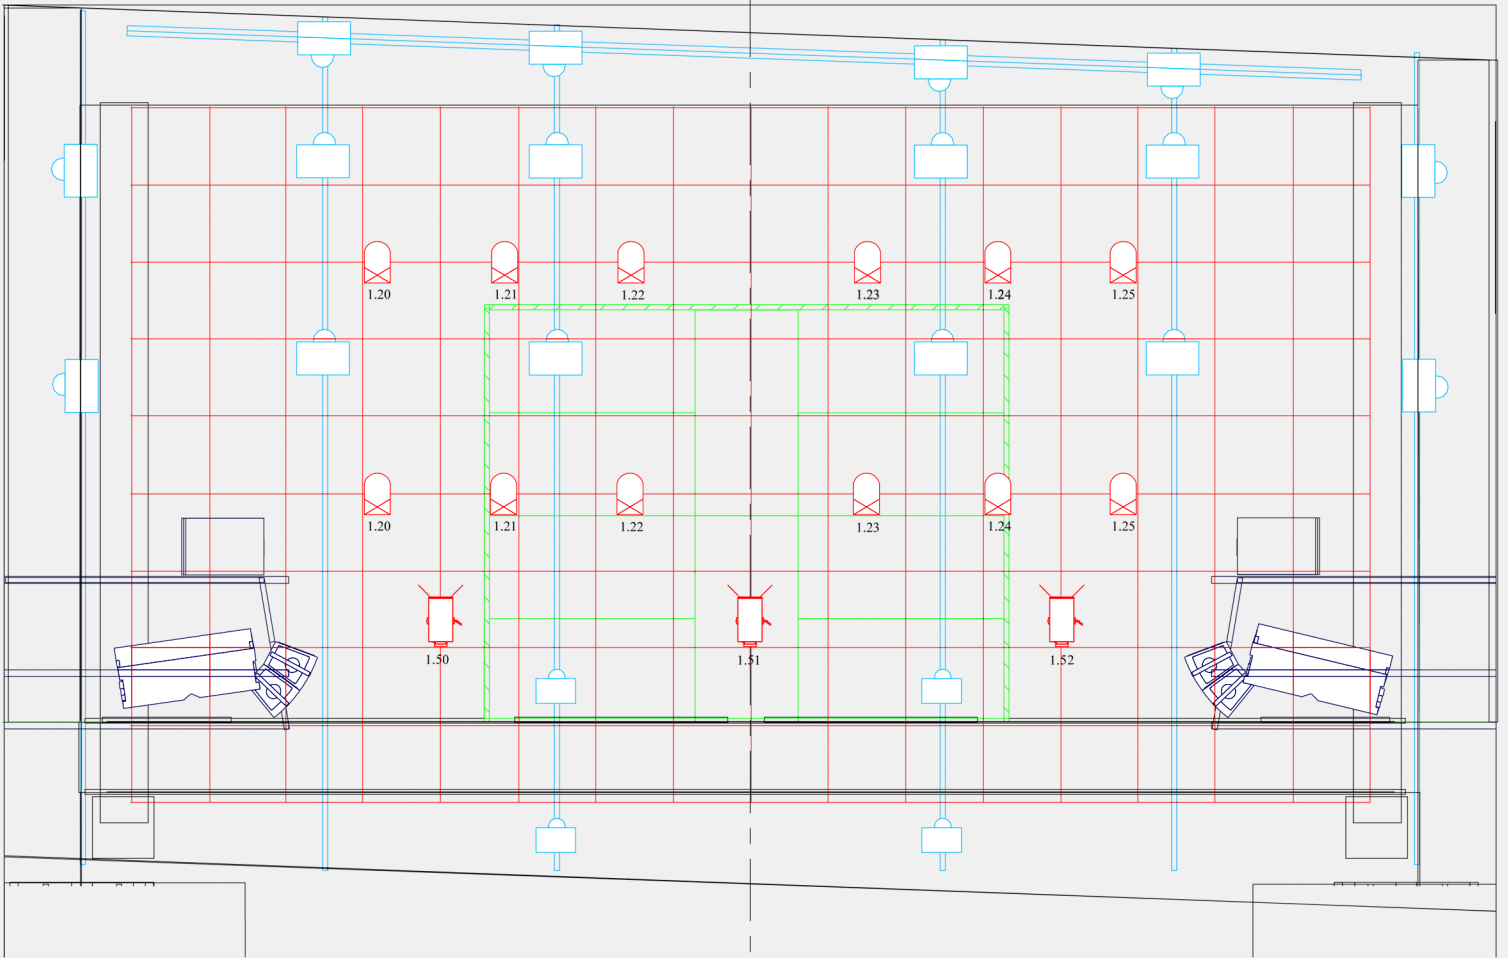

universe 1				Max	universe 2			
# id	description	fixture type	patch	# id	description	fixture type	patch	
dim	stage free	Dimmer	1. 013	#104	stage truss	Diablo S	2. 001	
dim	side truss	Dim Clr Command	1. 014 > 1. 019	#105	stage truss	Diablo S	2. 057	
dim	roof stage	PAR 64	1. 020 > 1. 025	#106	stage truss	Diablo S	2. 113	
dim	side truss	PAR 64	1. 026 > 1. 033	#107	stage truss	Diablo S	2. 169	
dim	truss stage	PAR 64	1. 034 > 1. 049	#108	stage truss	Diablo S	2. 225	
dim	worklight	ADB Europe C103	1. 050 > 1. 052	#109	stage truss	Diablo S	2. 281	
dim	blinders	Molefay one light	1. 053 > 1. 064	#110	stage truss	Diablo S	2. 337	
dim	front	ADB Europe C103	1. 065 > 1. 069	#111	stage truss	Diablo S	2. 393	
dim	dj front	Source 4 profile	1. 070 > 1. 071	#112	stage truss	Diablo S	2. 449	
dim	hall 1	PAR 64	1. 072 > 1. 089					
dim	hall 2	PAR 64	1. 090 > 1. 107					
dim	banners balcony	CE Source 4 Par	1. 108 > 1. 113					
dim	hall free	Dimmer	1. 114 > 1. 132					
#101	stage truss	Diablo S	1. 141					
#102	stage truss	Diablo S	1. 197					
#103	stage truss	Diablo S	1. 253					
#201	stage truss	Mac Aura	1. 309					
#202	stage truss	Mac Aura	1. 334					
#203	stage truss	Mac Aura	1. 359					
#204	stage truss	Mac Aura	1. 384					
#401	side truss	CMY Clr Command	1. 410					
#402	side truss	CMY Clr Command	1. 414					
#403	side truss	CMY Clr Command	1. 418					
#404	side truss	CMY Clr Command	1. 422					
#405	side truss	CMY Clr Command	1. 426					
#406	side truss	CMY Clr Command	1. 430					
	haze stage	MDG ATMe Hazer	1. 504 > 1. 506					
	fog stage	MDG Me2 Fog	1. 507 > 1. 509					
	fog hall	MDG ATMe Fog	1. 510 > 1. 512					
	hall fan	Switch pack	1. 133 > 1. 134					
	interior lights * only house desk	4 x rgb led	1. 434 > 1. 445					
	node control * only house desk	Dimmer	1. 451 > 1. 462					

# THE MAX stage truss