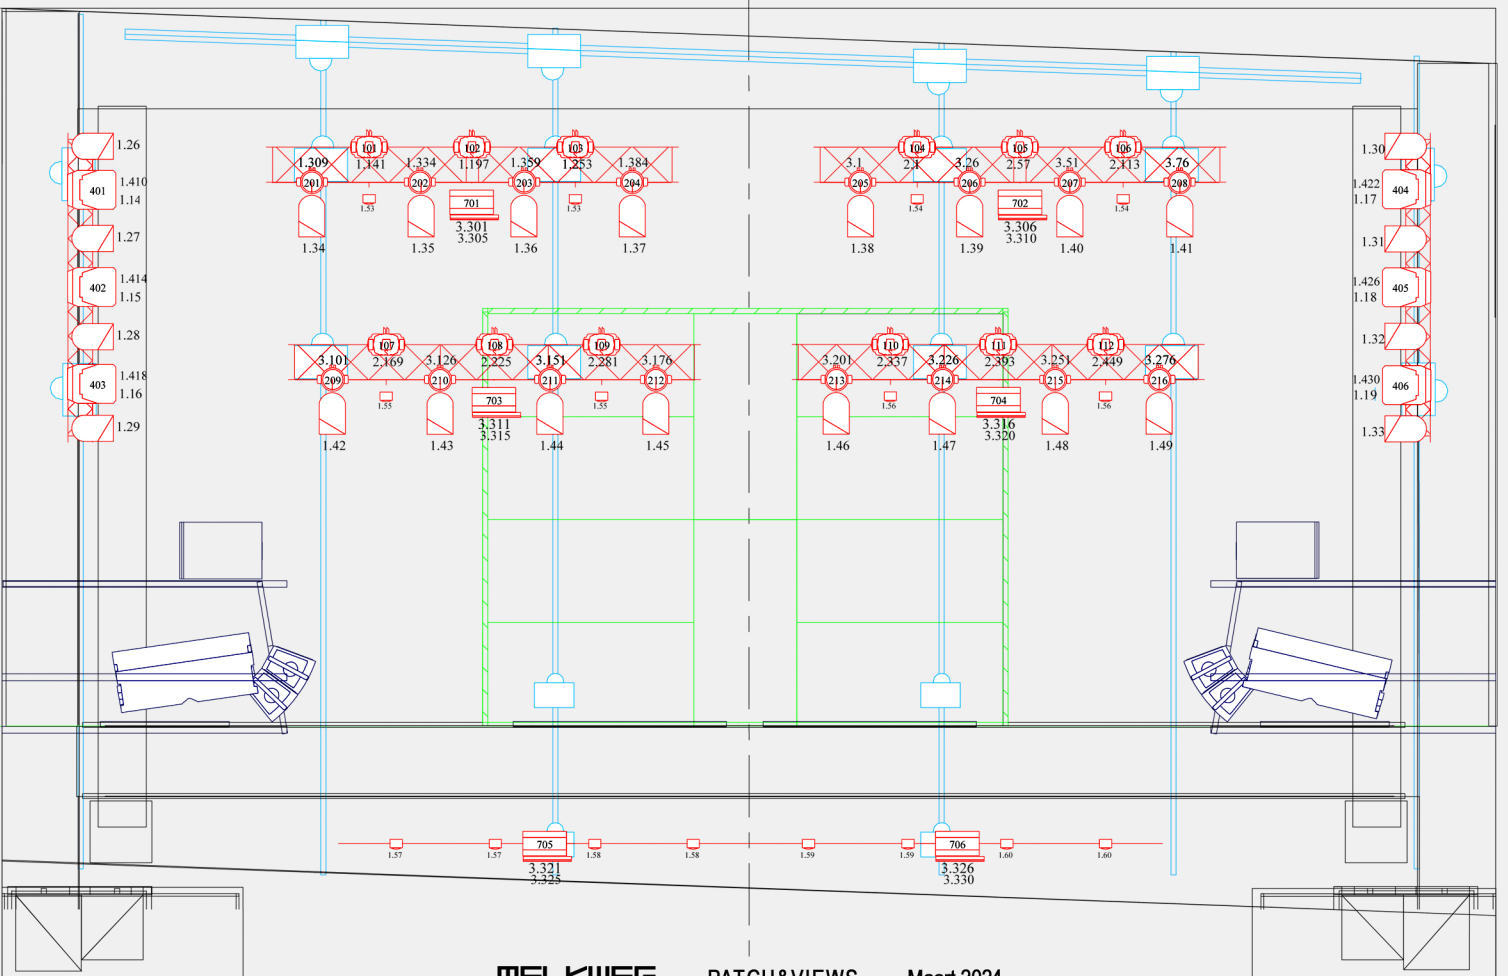

universe 3				other info			
# id	description	fixture type	patch				
#205	stage truss	Mac Aura	3. 001	AYRTON DIABLO S			
#206	stage truss	Mac Aura	3. 026	EXTENDED 56 CHANNEL			
#207	stage truss	Mac Aura	3. 051				
#208	stage truss	Mac Aura	3. 076	MAC AURA			
#209	stage truss	Mac Aura	3. 101	EXTENDED 25 CHANNEL			
#210	stage truss	Mac Aura	3. 126				
#211	stage truss	Mac Aura	3. 151	MDG ATMe HAZE & MDG Me2 FOG			
#212	stage truss	Mac Aura	3. 176	Channel 1 0%< UNIT OFF ≤50%> UNIT ON ≤100%			
#213	stage truss	Mac Aura	3. 201	Channel 2 0-100 % HAZE OUTPUT			
#214	stage truss	Mac Aura	3. 226	Channel 3 0%< HAZE OFF ≤50%> HAZE ON ≤100%			
#215	stage truss	Mac Aura	3. 251				
#216	stage truss	Mac Aura	3. 276	MARTIN ATOMIC 3000 EFFECT ON + ATOMIC COLOUR			
#701	stage truss	Atomic	3. 301 3. 305	5 CHANNEL			
#702	stage truss	Atomic	3. 306 3. 310	HIGH END COLOR COMMAND			
#703	stage truss	Atomic	3. 311 3. 315	1 DIMMER + 4 CHANNEL CMY/Zoom			
#704	stage truss	Atomic	3. 316 3. 320				
#705	front truss	Atomic	3. 321 3. 325	INTERIOR LIGHTS (STAIRS)			
#706	front truss	Atomic	3. 326 3. 330	3 CHANNEL RGB (PLEASE KEEP ON ALL DAY)			
				SACN HOUSE universe 11->18			
				SACN GUEST universe 1->8			
				Location IP adres			
				MA3 house desk 192.168.1.11			
				Node 1 Catwalk 2.0.0.1			
				Node 2 Stage 2.0.0.2			
				Node 3 Balcony 2.0.0.3			
				ALL LIGHTS HAVE A FIXED POSITION IN OUR GRID AND CAN'T BE MOVED			

# THE MAX stage roof

# THE MAX stage truss