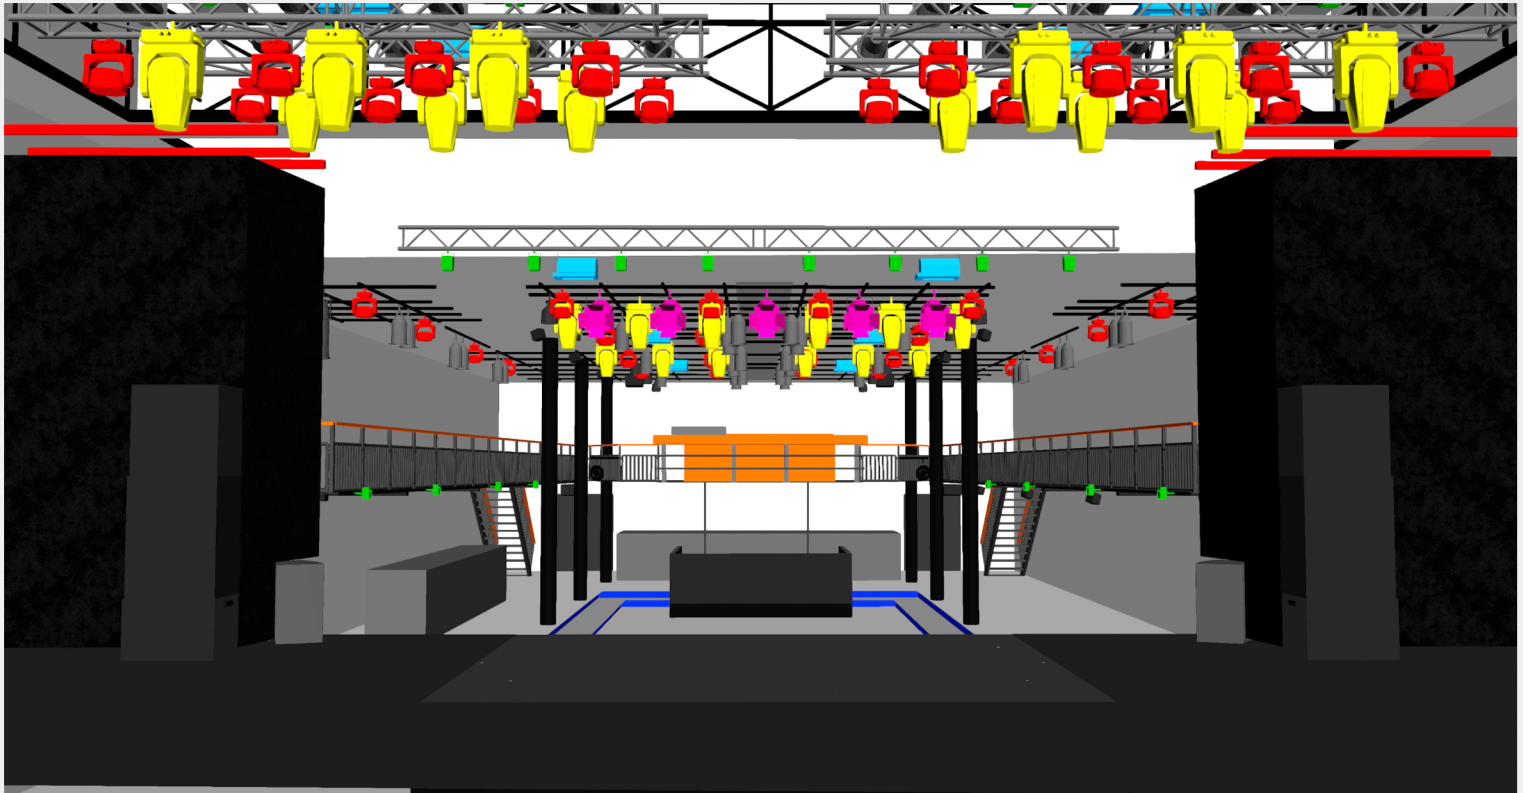

# THE MAX stage roof

# THE MAX stage truss

# THE MAX hall plot

THE MAX view f.o.h.

THE MAX view balcony LD

THE MAX view from stage

THE MAX view side

MELKWEG

THE MAX hall

MELKWEG MAX

All low voltage motors, and direct control motors 5, 6, 11, 12 are in use for house trusses.

THESE TRUSSES CANNOT BE REMOVED

All remaining motors are available for use, only upon prior request with the production department