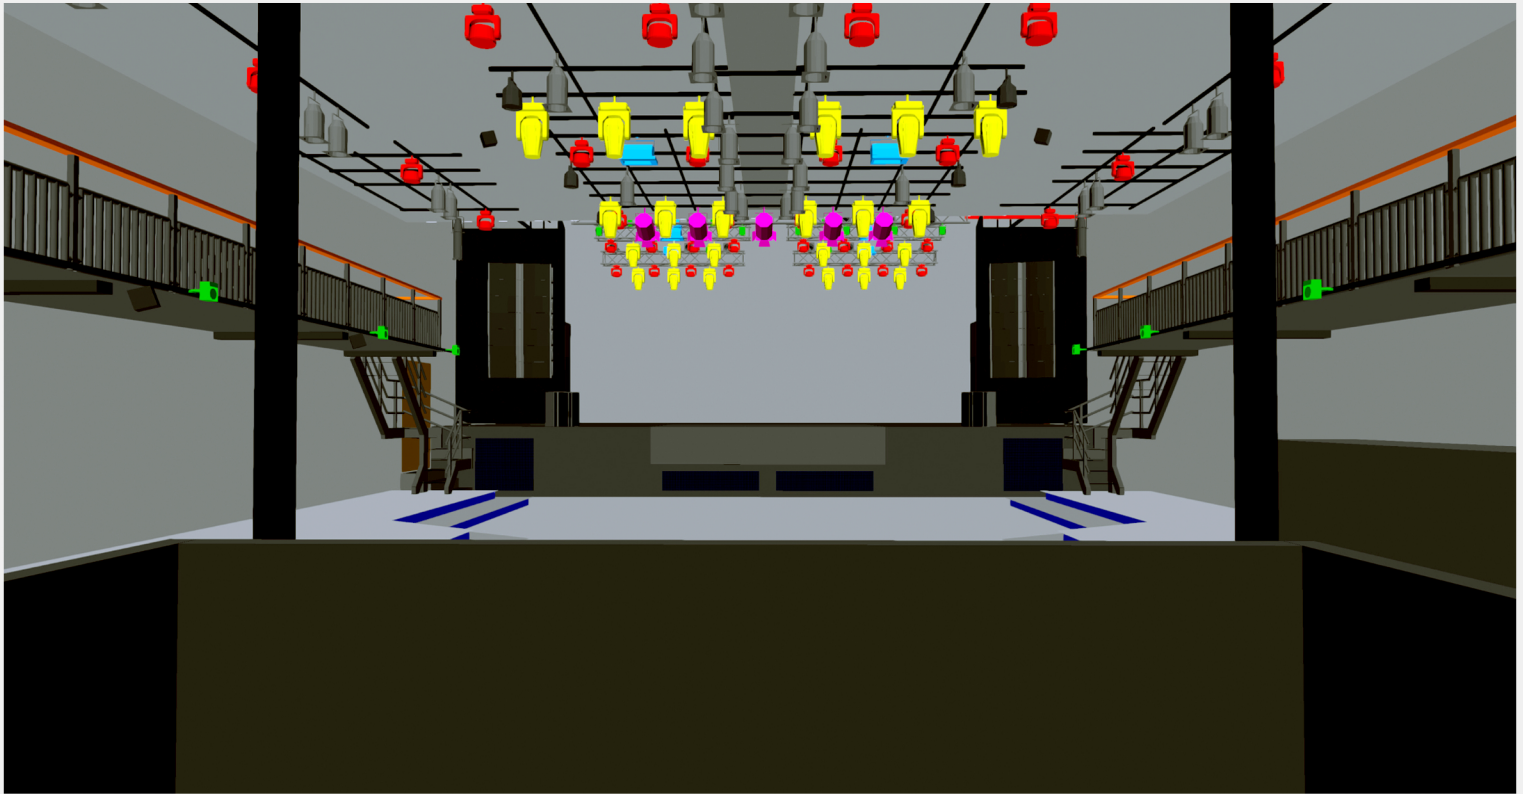

THE MAX view f.o.h.